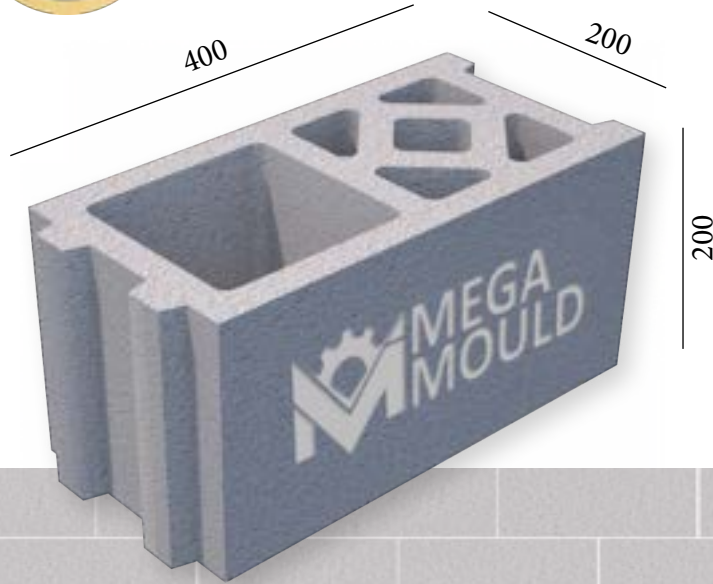

BRK - 202

BRK - 394

BRK - 395

BRK - 396

SPLITTABLE BLOCK MODEL

BRK - 397

MEASUREMENTS

Standard Length:	400 mm	Optional Length:	mm
Standard Width:	200 mm	Optional Width:	mm
Standard Height:	200 mm	Optional Height:.....	mm
Std.bottom cover thickness:	20 mm	Opt.bottom cover thickness:.....	mm