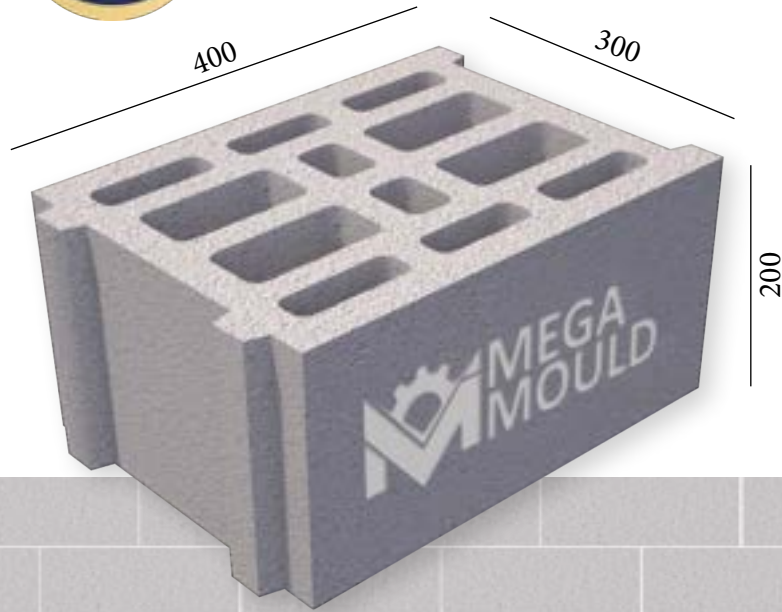

BRK - 185 / BLOCK 30
STANDARD: 400 x 300 x 200 mm

www.megamoulds.com