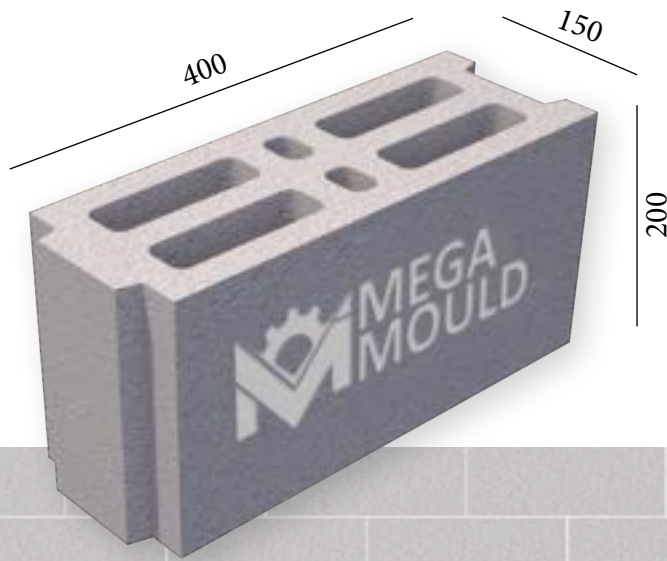

BRK - 045 / BLOCK 15

STANDARD: 400 x 150 x 200 mm

www.megamoulds.com