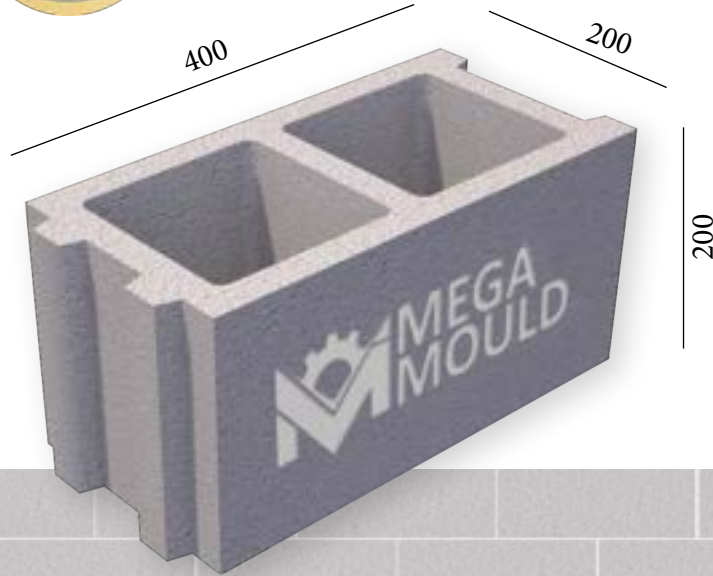

BRK - 101 / BLOCK 20
STANDARD: 400 x 200 x 200 mm

www.megamoulds.com