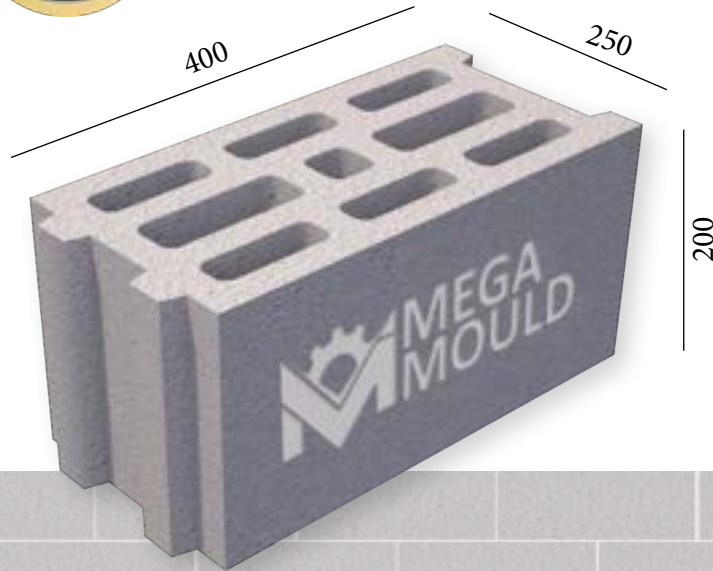

BRK - 373 / BLOCK 25
STANDARD: 400 x 250 x 200 mm

www.megamoulds.com