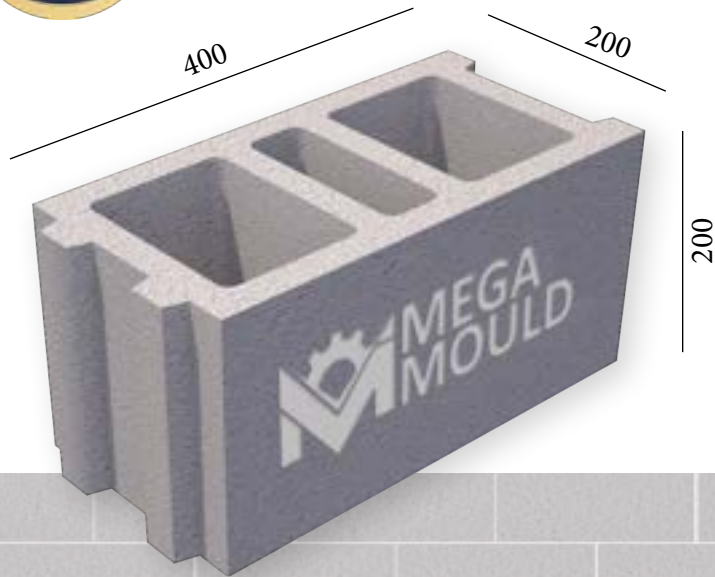

BRK - 126

BRK - 127

BRK - 128

SPLITTABLE BLOCK MODEL

BRK - 121

MEASUREMENTS

Standard Length:	400 mm	Optional Length:	mm
Standard Width:	200 mm	Optional Width:	mm
Standard Height:	200 mm	Optional Height:.....	mm
Std.bottom cover thickness:	20 mm	Opt.bottom cover thickness:.....	mm

BRK - 129 / BLOCK 20
STANDARD: 400 x 200 x 200 mm

www.megamoulds.com

INTERCONNECTING MODEL

BRK - 129 BRK - 130 BRK - 131 BRK - 132

SPLITTABLE BLOCK MODEL

BRK - 085

MEASUREMENTS

Standard Length:	400 mm	Optional Length:	mm
Standard Width:	200 mm	Optional Width:	mm
Standard Height:	200 mm	Optional Height:	mm
Std.bottom cover thickness:	20 mm	Opt.bottom cover thickness:	mm