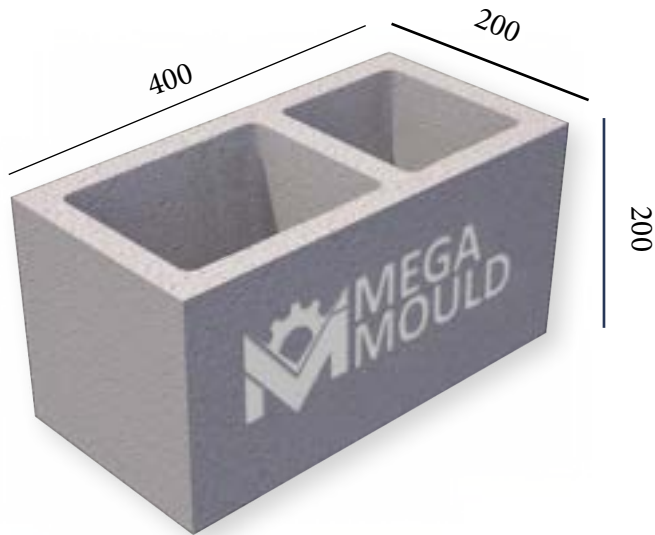

BC - 217 / CHIMNEY BLOCK
STANDARD: 400 x 400 x 200 mm

BC - 218 / CHIMNEY BLOCK

STANDARD: 400 x 200 x 200 mm

www.megamoulds.com

TOP VIEW

BC - 218

200

400