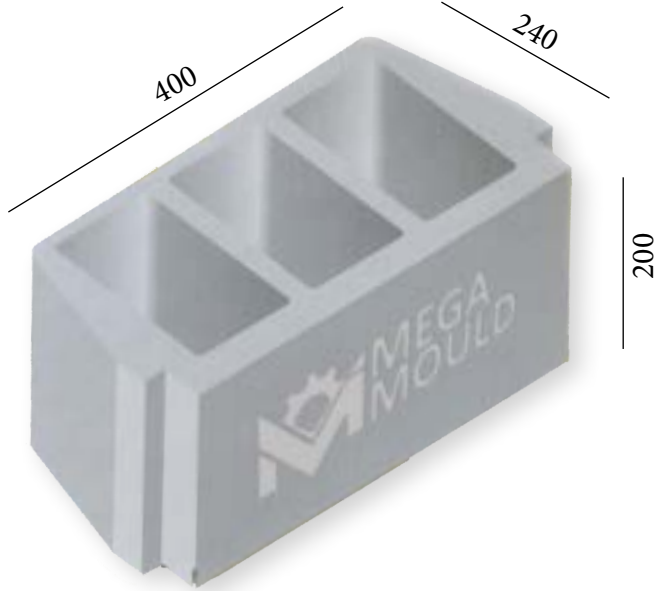

ASM - 03 HOLLOW FLOOR BLOCK 20
 STANDARD: 400 - 350 x 200 x 200 mm

www.megamoulds.com

TOP VIEW

ASM - 03

MEASUREMENTS

Standard Length:	400- 350 mm	Optional Length:	mm
Standard Width:	200 mm	Optional Width:	mm
Standard Height:	200 mm	Optional Height:.....	mm
Std.bottom cover thickness:	(X)	Std.bottom cover thickness:	(X)