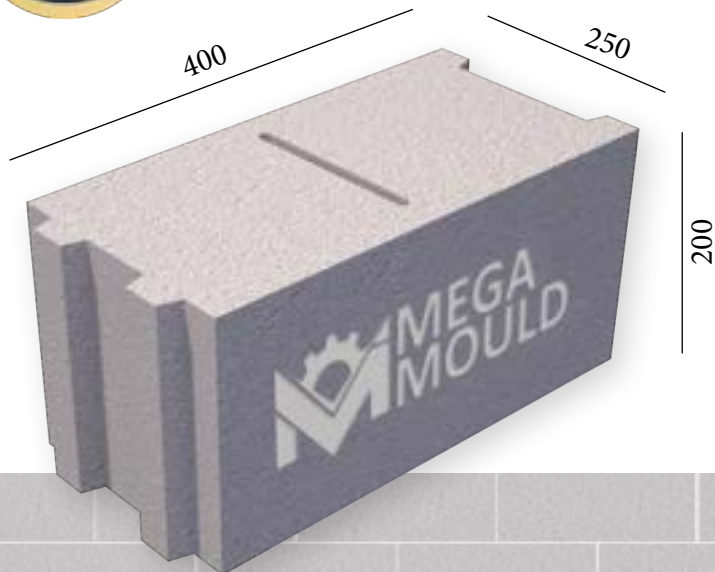

BRK - 389 / BLOCK 25.D
STANDARD: 400 x 250 x 200 mm

www.megamoulds.com