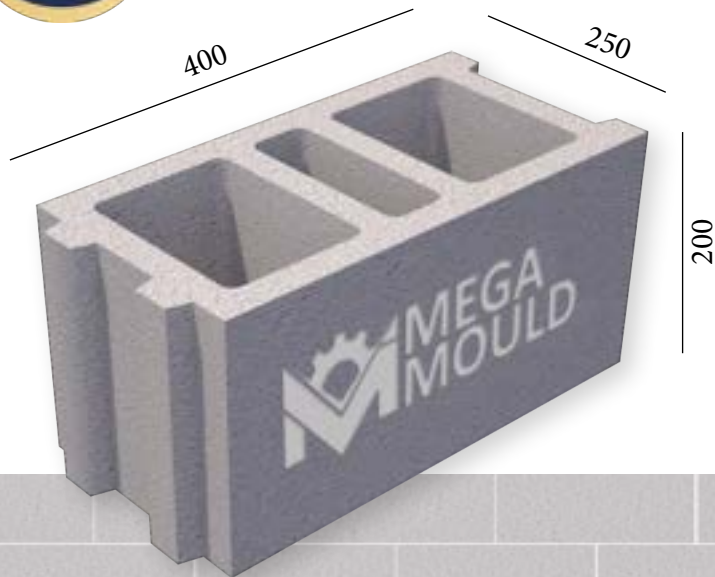

BRK - 381

BRK - 382

BRK - 383

BRK - 384

SPLITTABLE BLOCK MODEL

BRK - 377

MEASUREMENTS

Standard Length:	400 mm	Optional Length:	mm
Standard Width:	250 mm	Optional Width:	mm
Standard Height:	200 mm	Optional Height:.....	mm
Std.bottom cover thickness:	20 mm	Opt.bottom cover thickness:.....	mm