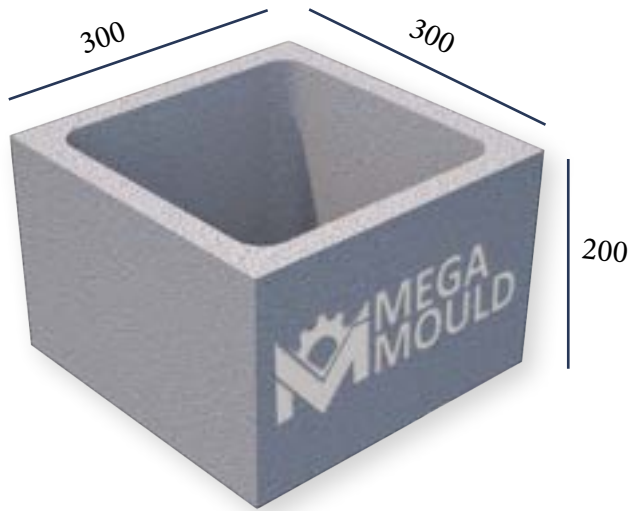

CHIMNEY BLOCK MOULD SAMPLES

BC - 214 / CHIMNEY BLOCK

STANDARD: 300 x 300 x 200 mm

www.megamoulds.com

TOP VIEW

BC -214

MEASUREMENTS

Standard Length:	300 mm	Optional Length:	mm
Standard Width:	300 mm	Optional Width:	mm
Standard Height:	200 mm	Optional Height:	mm
Std.bottom cover thickness:	(X)	Std.bottom cover thickness:	(X)