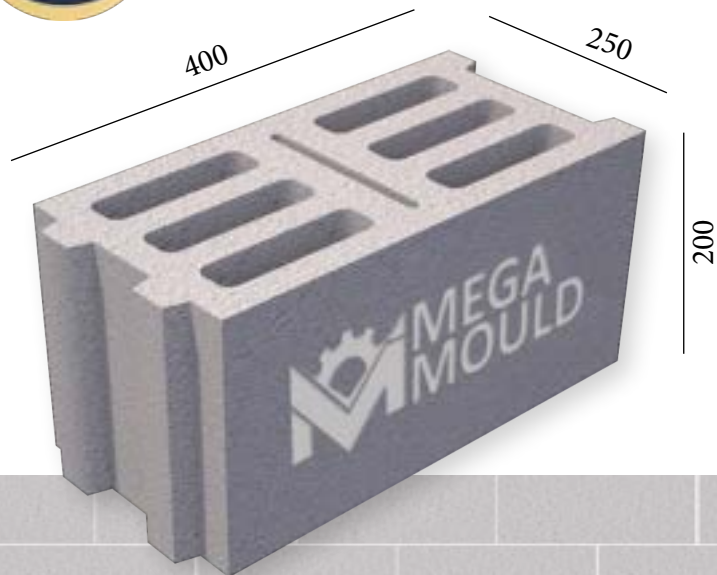

BRK - 373 BRK - 374 BRK - 375 BRK - 376

SPLITTABLE BLOCK MODEL

BRK - 377

MEASUREMENTS

Standard Length:	400 mm	Optional Length:	mm
Standard Width:	250 mm	Optional Width:	mm
Standard Height:	200 mm	Optional Height:.....	mm
Std.bottom cover thickness:	20 mm	Opt.bottom cover thickness:.....	mm