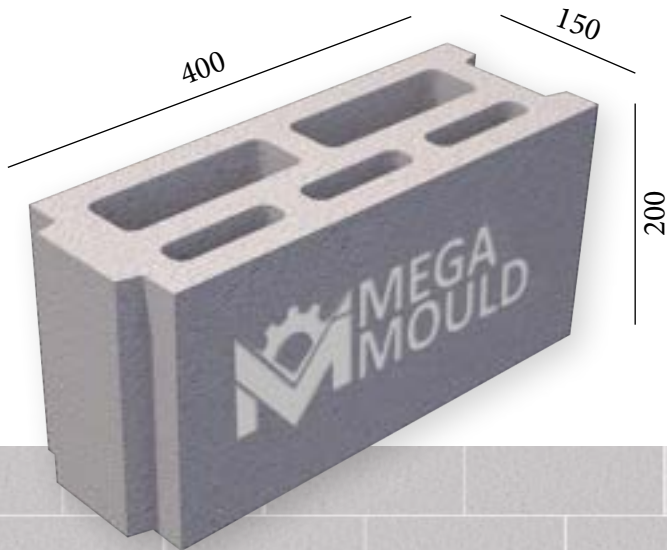

BRK - 061 / BLOCK 15

STANDARD: 400 x 150 x 200 mm

www.megamoulds.com