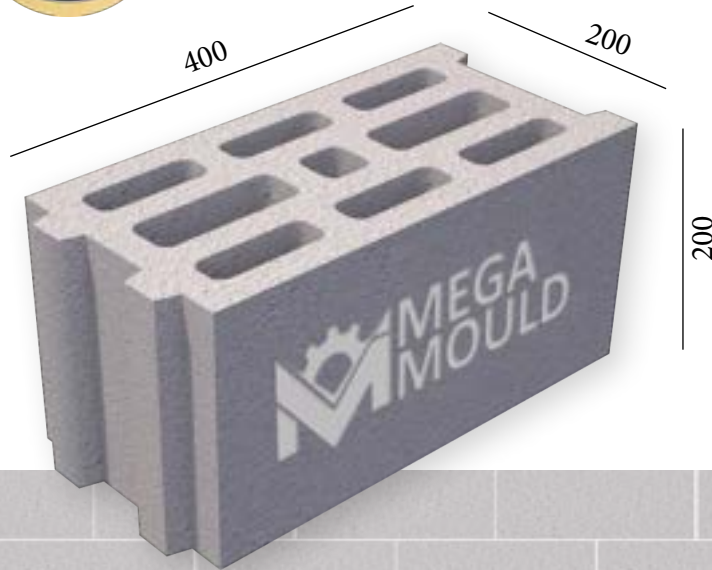

BRK - 117 / BLOCK 20
STANDARD: 400 x 200 x 200 mm

www.megamoulds.com