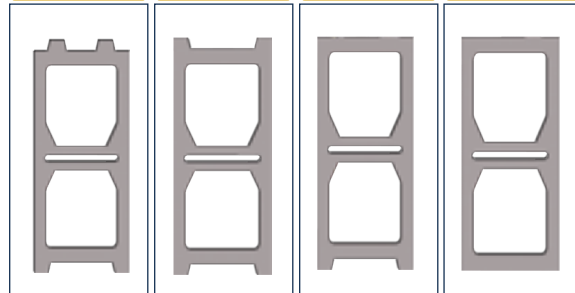

BRK - 393 / BLOCK 20
STANDARD: 400 x 200 x 200 mm

www.megamoulds.com

INTERCONNECTING MODEL

BRK - 393

BRK - 459

BRK - 460

BRK - 461

SPLITTABLE BLOCK MODEL