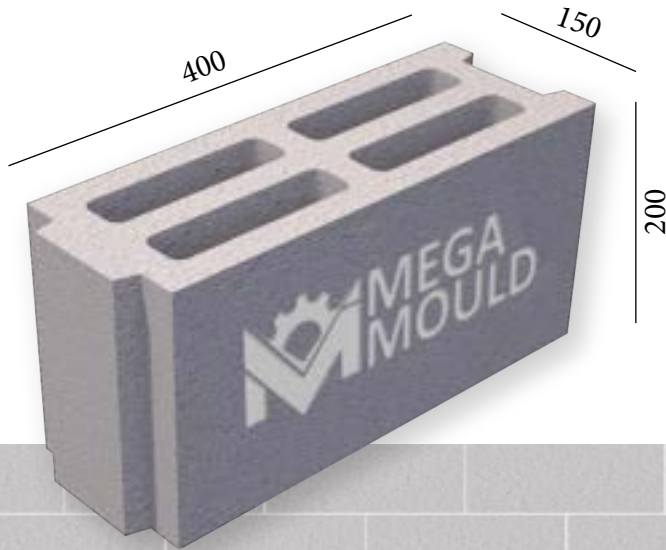

BRK - 029 / BLOCK 15
STANDARD: 400 x 150 x 200 mm

www.megamoulds.com