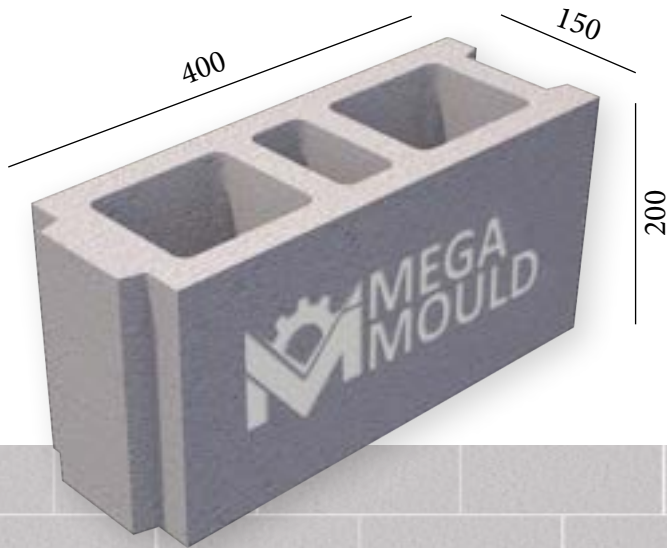

BRK - 069 / BLOCK 15

STANDARD: 400 x 150 x 200 mm

www.megamoulds.com