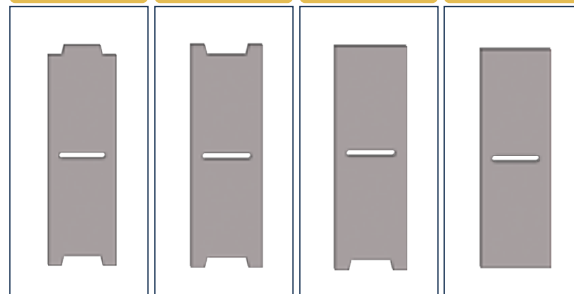

10 cm CONCRETE BLOCK MOULD SAMPLES

BRK - 001 / BLOCK 10.D
STANDARD: 400 x 100 x 200 mm

www.megamoulds.com

INTERCONNECTING MODEL

BRK - 001 BRK - 002 BRK - 003 BRK - 004

SPLITTABLE BLOCK MODEL

MEASUREMENTS

Standard Length:	400 mm	Optional Length:	mm
Standard Width:	100 mm	Optional Width:	mm
Standard Height:	200 mm	Optional Height:.....	mm
Std.bottom cover thickness:	(X)	Std.bottom cover thickness:	(X)

BRK - 300 / BLOCK 10.D
STANDARD: 400 x 100 x 200 mm

www.megamoulds.com

INTERCONNECTING MODEL

BRK - 300 BRK - 434 BRK - 435 BRK - 436

SPLITTABLE BLOCK MODEL

MEASUREMENTS

Standard Length:	400 mm	Optional Length:	mm
Standard Width:	100 mm	Optional Width:	mm
Standard Height:	200 mm	Optional Height:.....	mm
Std.bottom cover thickness:	(X)	Std.bottom cover thickness:	(X)

BRK - 009 / BLOCK 10
STANDARD: 400 x 100 x 200 mm

www.megamoulds.com

INTERCONNECTING MODEL

SPLITTABLE BLOCK MODEL

MEASUREMENTS

Standard Length:	400 mm	Optional Length:	mm
Standard Width:	100 mm	Optional Width:	mm
Standard Height:	200 mm	Optional Height:	mm
Std.bottom cover thickness:	20 mm	Opt.bottom cover thickness:	mm

BRK - 301 / BLOCK 15.D

STANDARD: 400 x 150 x 200 mm

www.megamoulds.com

INTERCONNECTING MODEL

BRK - 301

BRK - 440

BRK - 441

BRK - 442