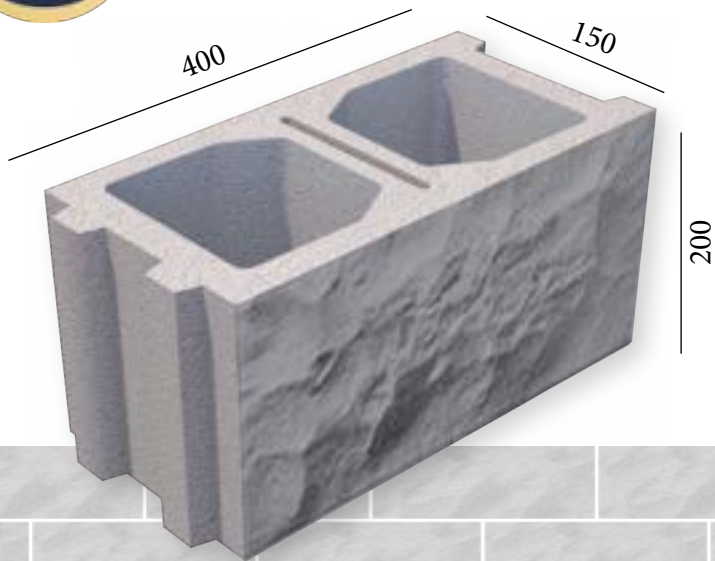

CMP - BRK - 416.YP / BLOCK 15
STANDARD: 400 x 150 x 200 mm

www.megamoulds.com