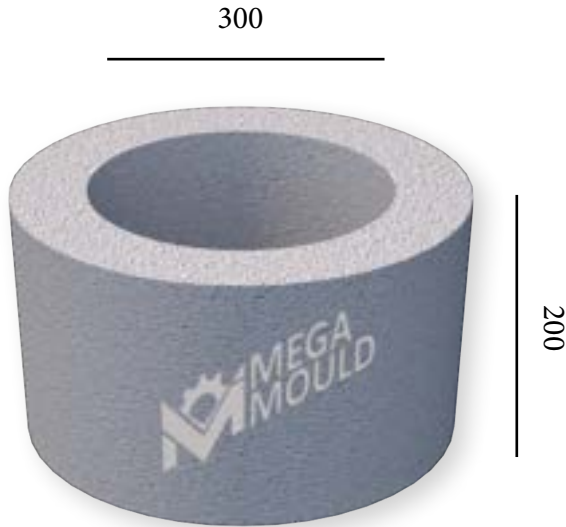

BC - 214 / CHIMNEY BLOCK

STANDARD: 300 x 300 x 200 mm

www.megamoulds.com