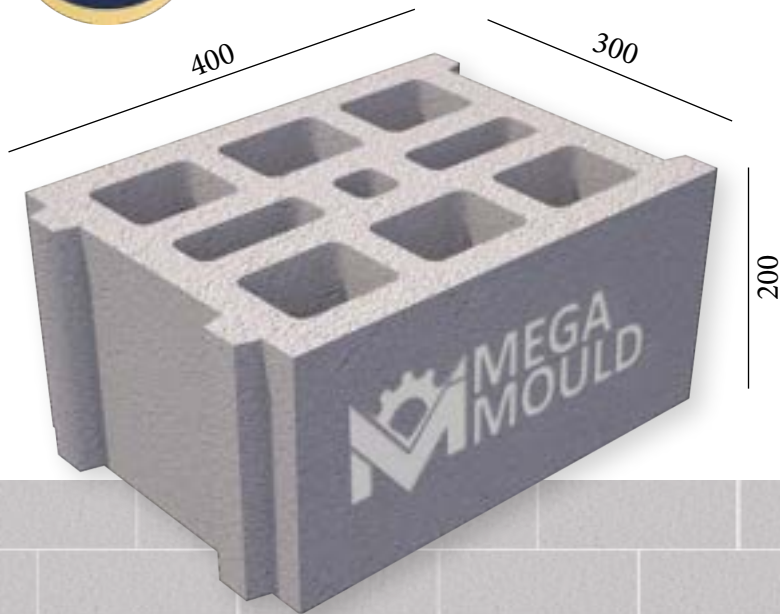

BRK - 181 / BLOCK 30
STANDARD: 400 x 300 x 200 mm

www.megamoulds.com