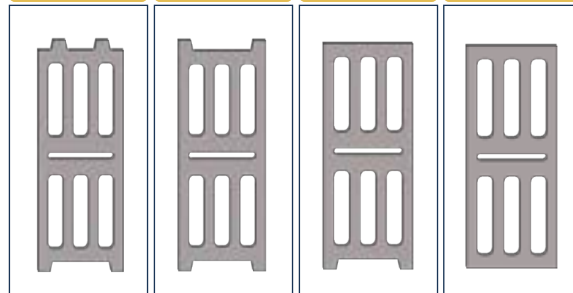

INTERCONNECTING MODEL

BRK - 377   BRK - 378   BRK - 379   BRK - 380