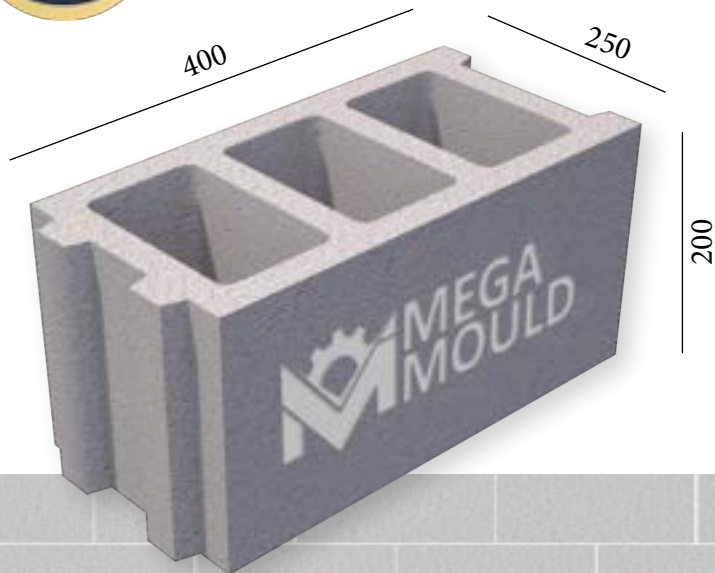

BRK - 333

BRK - 334

BRK - 335

BRK - 336

SPLITTABLE BLOCK MODEL

MEASUREMENTS

Standard Length:	400 mm	Optional Length:	mm
Standard Width:	250 mm	Optional Width:	mm
Standard Height:	200 mm	Optional Height:.....	mm
Std.bottom cover thickness:	20 mm	Opt.bottom cover thickness:.....	mm