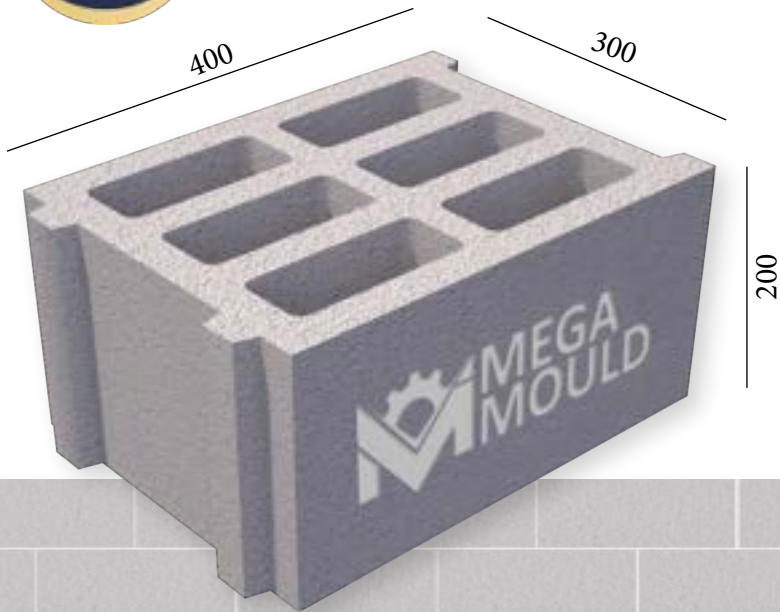

BRK - 161 / BLOCK 30
STANDARD: 400 x 300 x 200 mm

www.megamoulds.com