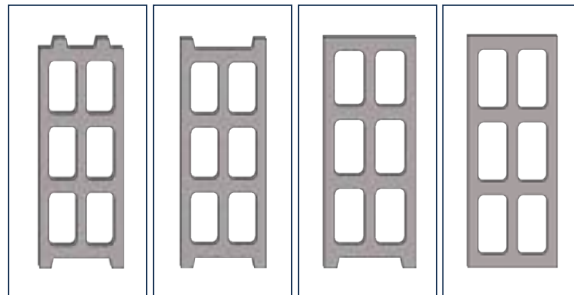

INTERCONNECTING MODEL

BRK - 345   BRK - 346   BRK - 347   BRK - 348

SPLITTABLE BLOCK MODEL