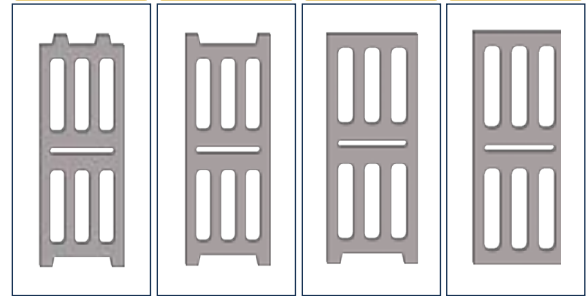

BRK - 121 / BLOCK 20
STANDARD: 400 x 200 x 200 mm

www.megamoulds.com

INTERCONNECTING MODEL

BRK - 121

BRK - 122

BRK - 123

BRK - 124

SPLITTABLE BLOCK MODEL