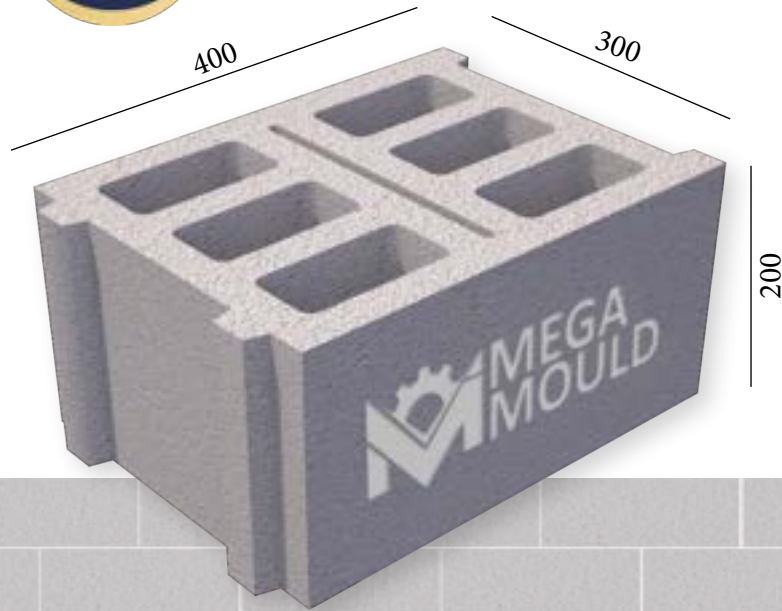

BRK - 169 / BLOCK 30
STANDARD: 400 x 300 x 200 mm

www.megamoulds.com