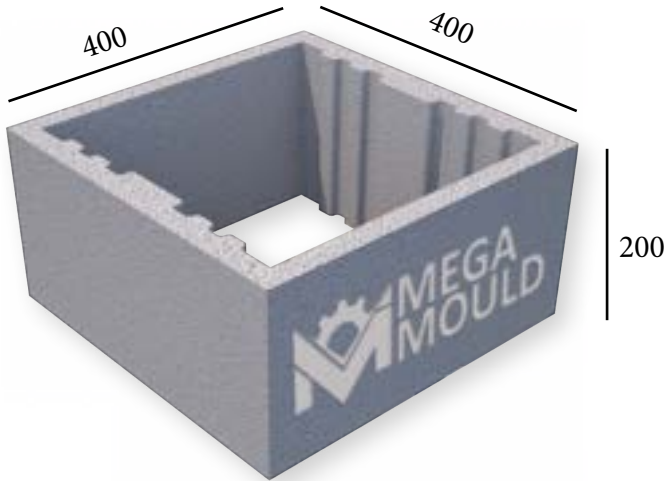

BC - 216 / CHIMNEY BLOCK

STANDARD: 400 x 400 x 200 mm

www.megamoulds.com