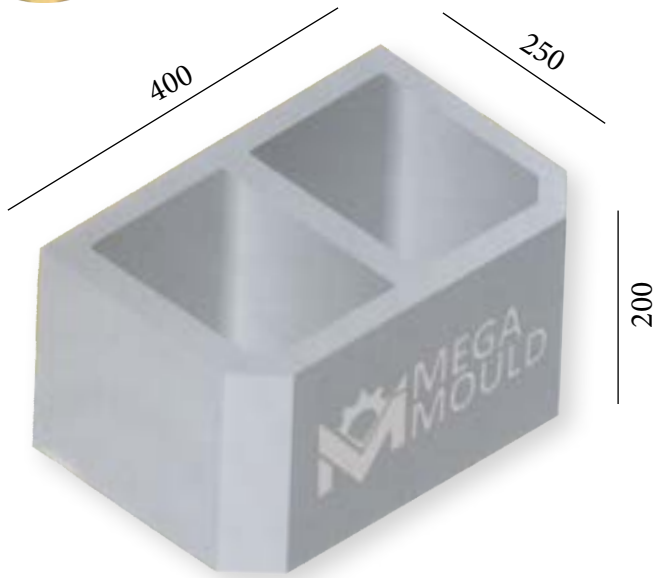

ASM - 05 HOLLOW FLOOR BLOCK 24

STANDARD: 400 x 240 x 200 mm

www.megamoulds.com

TOP VIEW

ASM - 05

MEASUREMENTS

Standard Length:	400 mm	Optional Length:	mm
Standard Width:	240 mm	Optional Width:	mm
Standard Height:	200 mm	Optional Height:	mm
Std.bottom cover thickness:	(X)	Std.bottom cover thickness:	(X)

ASM - 06 HOLLOW FLOOR BLOCK 25

STANDARD: 400 x 250 x 200 mm

www.megamoulds.com

TOP VIEW

ASM - 06

MEASUREMENTS

Standard Length:	400 mm	Optional Length:	mm
Standard Width:	250 mm	Optional Width:	mm
Standard Height:	200 mm	Optional Height:.....	mm
Std.bottom cover thickness:	(X)	Std.bottom cover thickness:	(X)