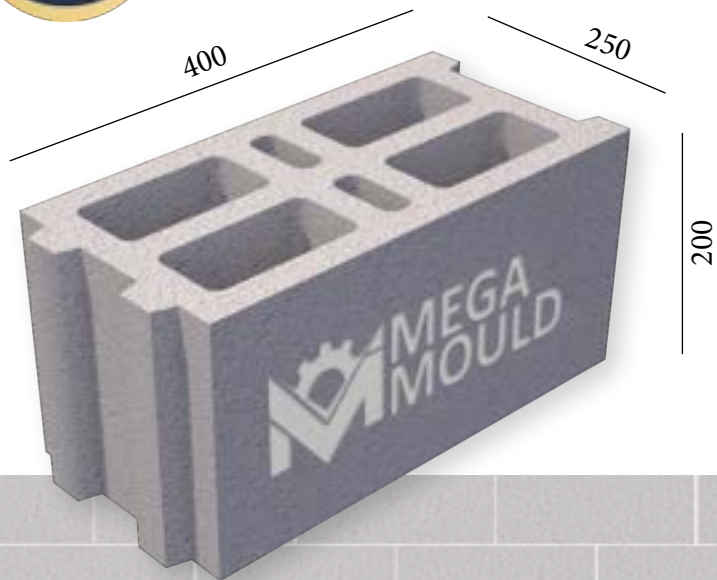

BRK - 349 / BLOCK 25
STANDARD: 400 x 250 x 200 mm

www.megamoulds.com