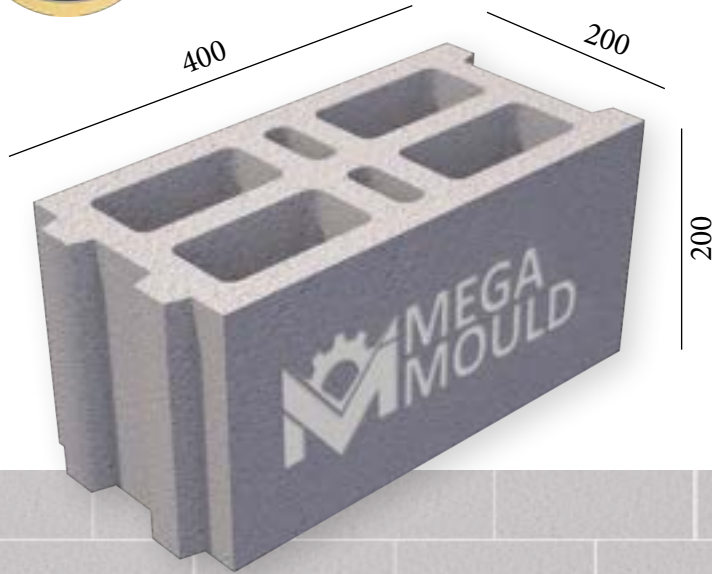

BRK - 093 / BLOCK 20

STANDARD: 400 x 200 x 200 mm

www.megamoulds.com