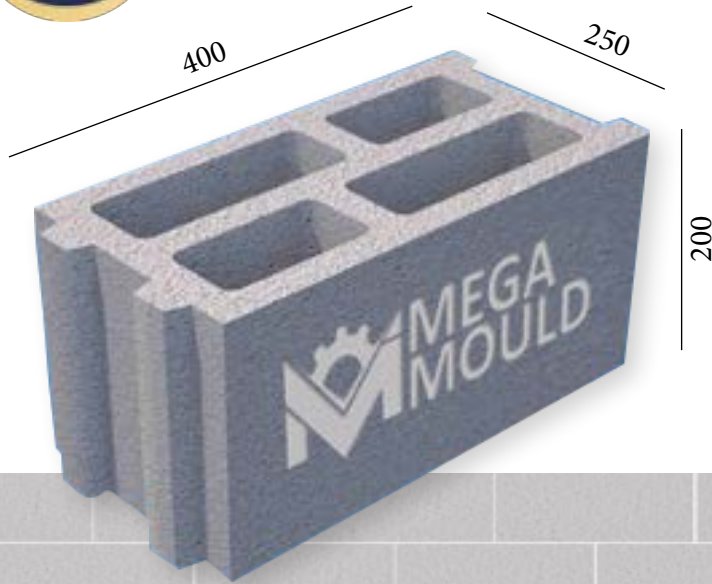

BRK - 452 / BLOCK 25
STANDARD: 400 x 250 x 200 mm

www.megamoulds.com