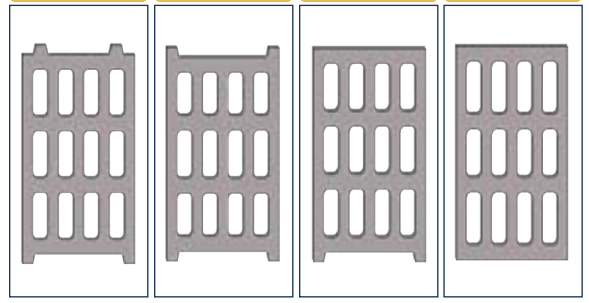

INTERCONNECTING MODEL

BRK - 177   BRK - 178   BRK - 179   BRK - 180