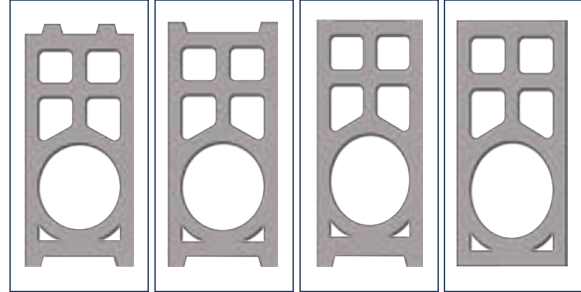

INTERCONNECTING MODEL

BRK - 222   BRK - 413   BRK - 414   BRK - 415

SPLITTABLE BLOCK MODEL