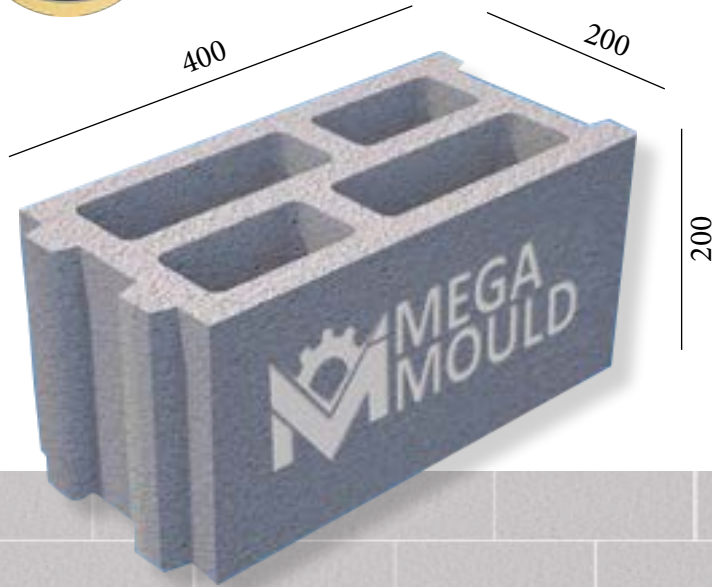

BRK - 189 / BLOCK 20
STANDARD: 400 x 200 x 200 mm

www.megamoulds.com