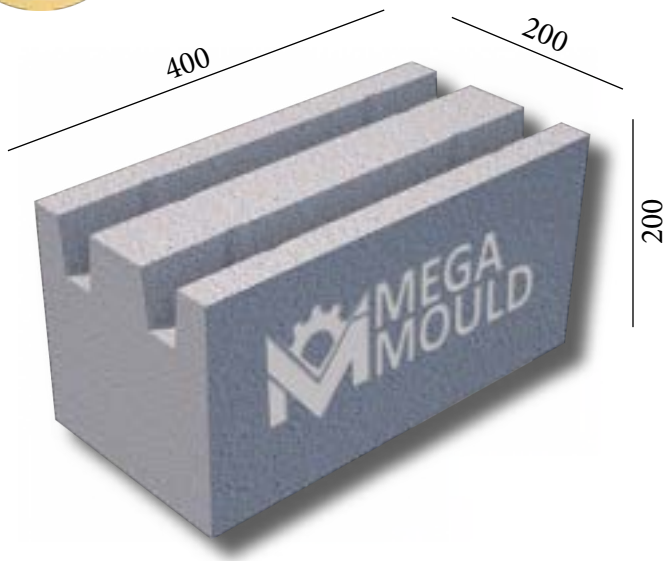

LEGO CONCRETE BLOCK MOULD SAMPLES

CMP - BRK - 207.LG /BLOCK 20
 STANDARD: 400 x 200 x 200 mm

www.megamoulds.com

TOP VIEW

BRK - 207.LG

MEASUREMENTS

Standard Length:	400 mm	Optional Length:	mm
Standard Width:	200 mm	Optional Width:	mm
Standard Height:	200 mm	Optional Height:.....	mm
Std.bottom cover thickness:	(X)	Std.bottom cover thickness:	(X)