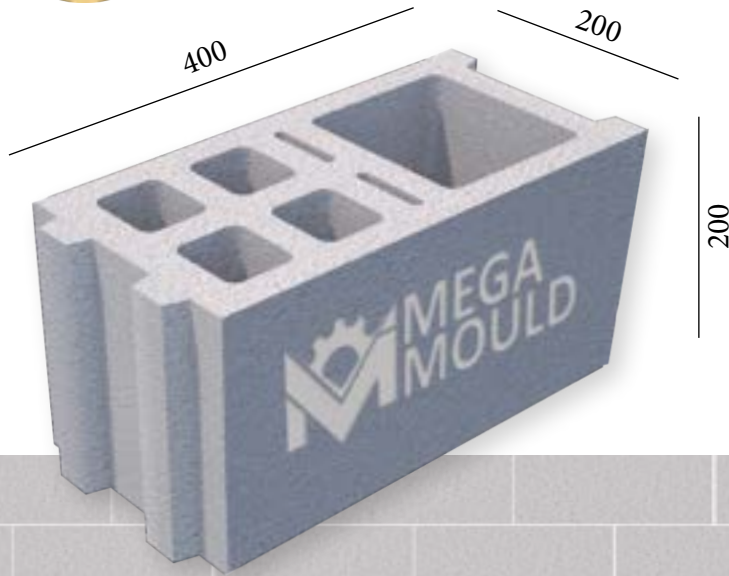

BRK - 407 / BLOCK 20
STANDARD: 400 x 200 x 200 mm

www.megamoulds.com