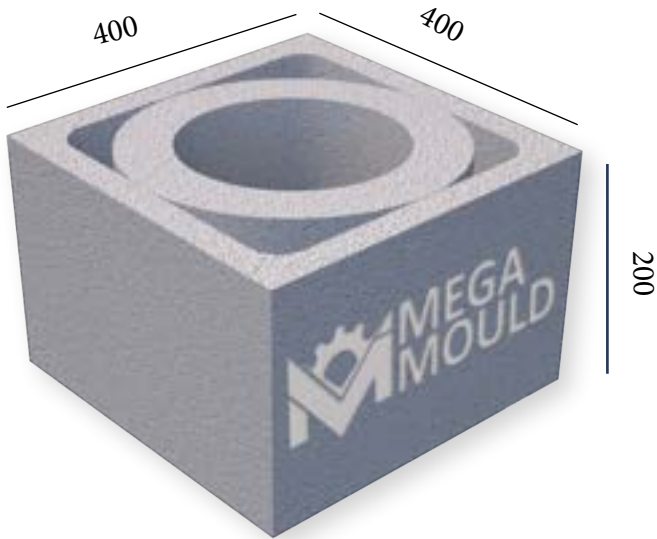

STANDARD: 400 x 400 x 200 mm

www.megamoulds.com

TOP VIEW

BC - 216

400

400

MEASUREMENTS

Standard Length:	400 mm	Optional Length:	mm
Standard Width:	400 mm	Optional Width:	mm
Standard Height:	200 mm	Optional Height:.....	mm
Std.bottom cover thickness:	(X)	Std.bottom cover thickness:	(X)