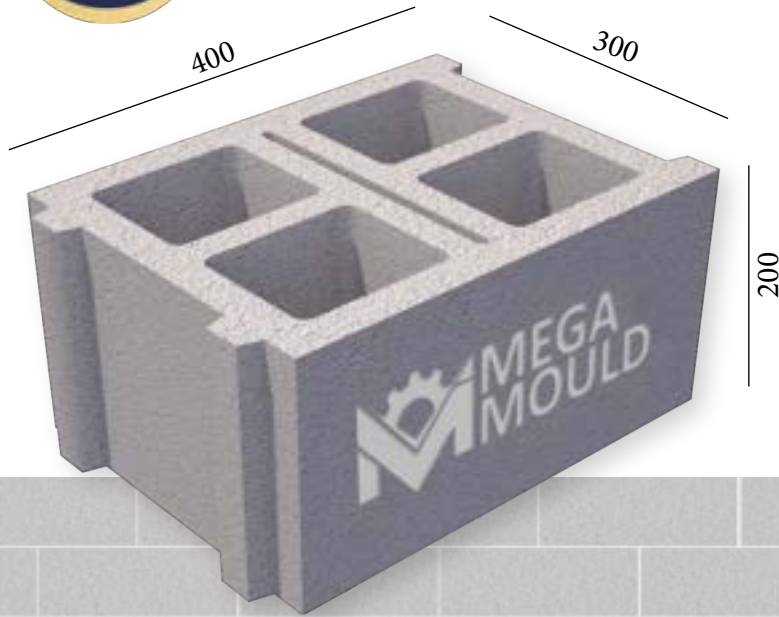

BRK - 145 / BLOCK 30
STANDARD: 400 x 300 x 200 mm

www.megamoulds.com