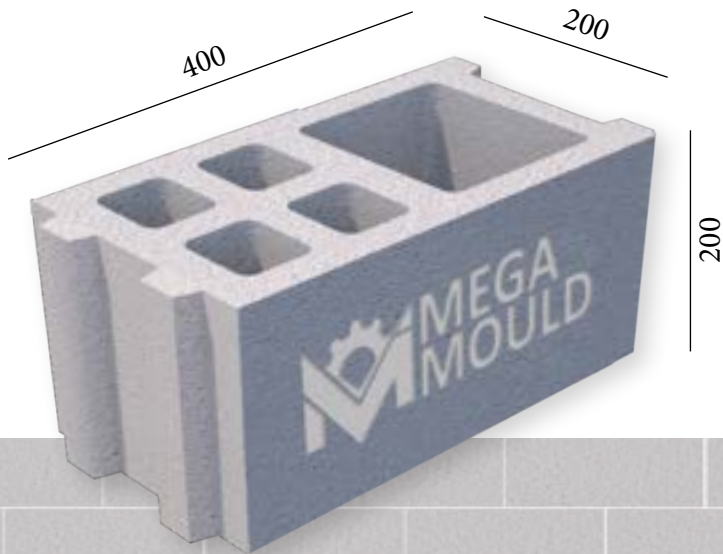

BRK - 402 / BLOCK 20
STANDARD: 400 x 200 x 200 mm

www.megamoulds.com

INTERCONNECTING MODEL

BRK - 402

BRK - 403

BRK - 404

BRK - 405

SPLITTABLE BLOCK MODEL