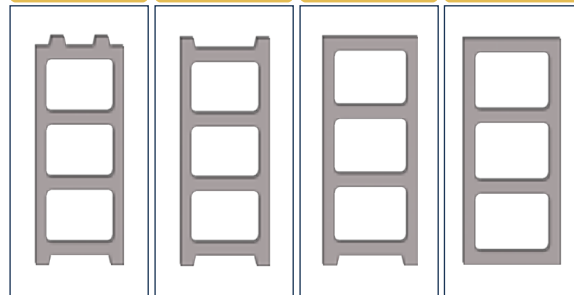

INTERCONNECTING MODEL

BRK - 337   BRK - 338   BRK - 339   BRK - 340

SPLITTABLE BLOCK MODEL