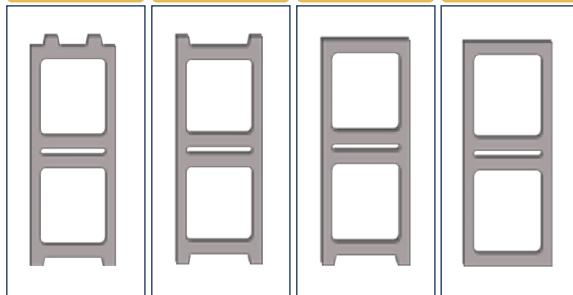

BRK - 085

BRK - 086

BRK - 087

BRK - 088

SPLITTABLE BLOCK MODEL

BRK - 085

MEASUREMENTS

Standard Length:	400 mm	Optional Length:	mm
Standard Width:	200 mm	Optional Width:	mm
Standard Height:	200 mm	Optional Height:.....	mm
Std.bottom cover thickness:	20 mm	Opt.bottom cover thickness:.....	mm