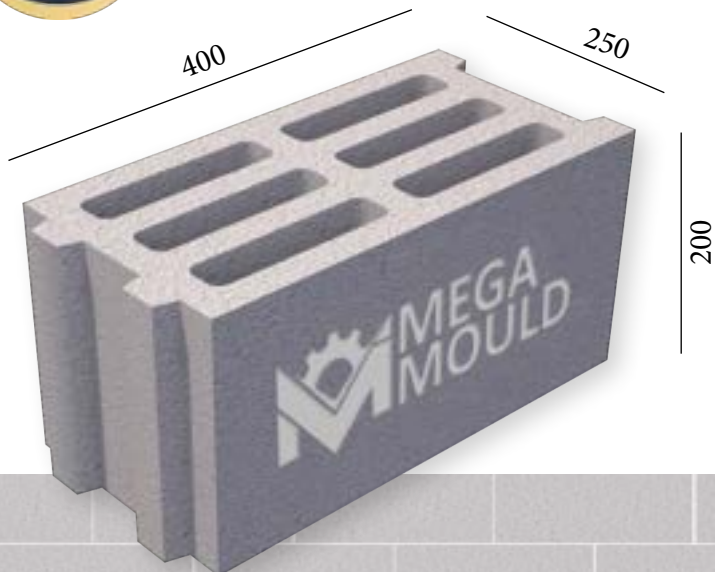

BRK - 369 / BLOCK 25
STANDARD: 400 x 250 x 200 mm

www.megamoulds.com

INTERCONNECTING MODEL

BRK - 369

BRK - 370

BRK - 371

BRK - 372

SPLITTABLE BLOCK MODEL