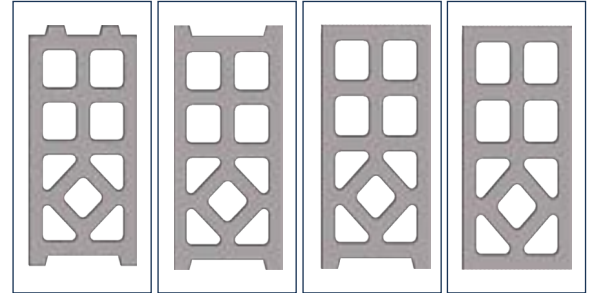

INTERCONNECTING MODEL

BRK - 202

BRK - 394

BRK - 395

BRK - 396

SPLITTABLE BLOCK MODEL