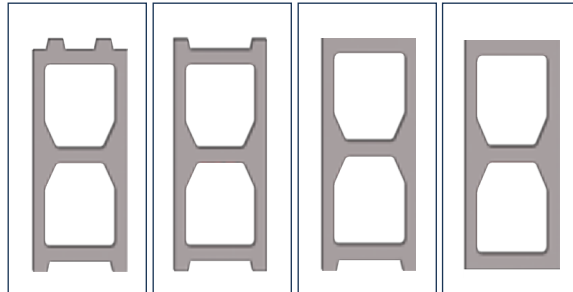

INTERCONNECTING MODEL

BRK - 390

BRK - 201

BRK - 391

BRK - 392

SPLITTABLE BLOCK MODEL