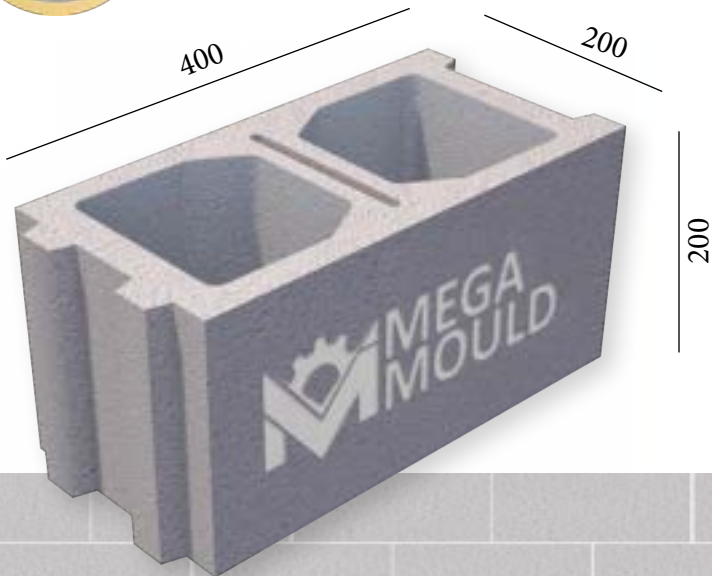

BRK - 393 / BLOCK 20
STANDARD: 400 x 200 x 200 mm

www.megamoulds.com