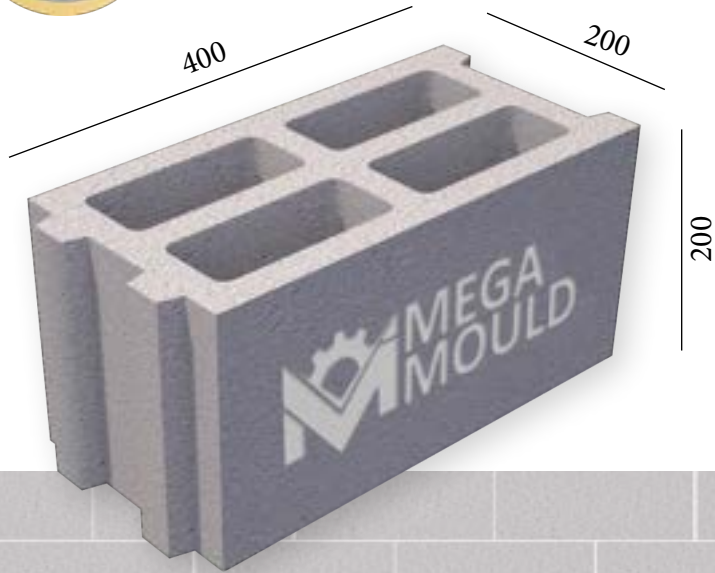

BRK - 077 / BLOCK 20
STANDARD: 400 x 200 x 200 mm

www.megamoulds.com