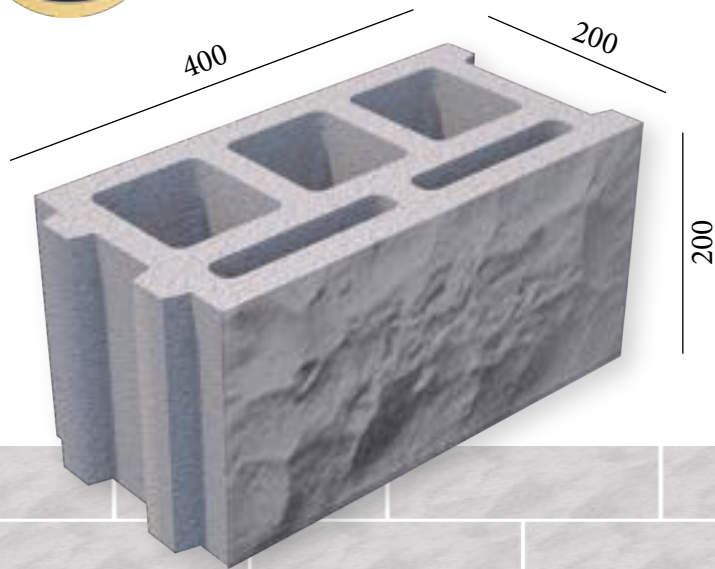

CMP - BRK - 210.YP / BLOCK 20
STANDARD: 400 x 200 x 200 mm

www.megamoulds.com