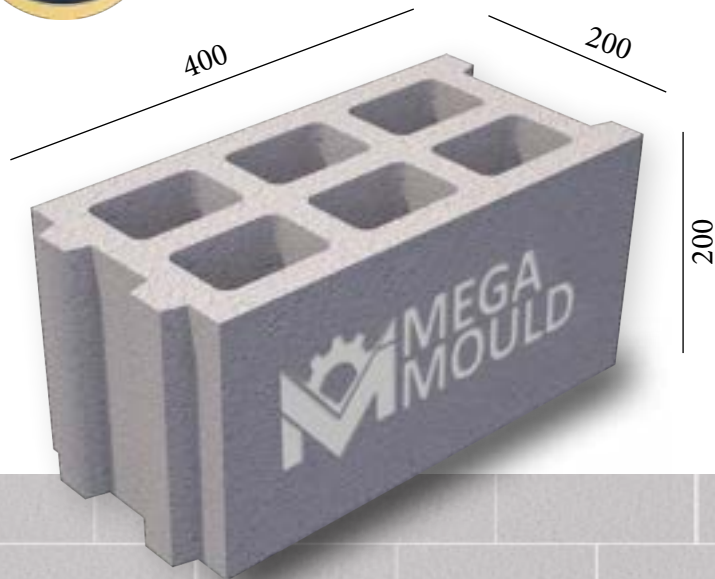

BRK - 085

BRK - 086

BRK - 087

BRK - 088

SPLITTABLE BLOCK MODEL

BRK - 085

MEASUREMENTS

Standard Length:	400 mm	Optional Length:	mm
Standard Width:	200 mm	Optional Width:	mm
Standard Height:	200 mm	Optional Height:.....	mm
Std.bottom cover thickness:	20 mm	Opt.bottom cover thickness:.....	mm

BRK - 089 / BLOCK 20
STANDARD: 400 x 200 x 200 mm

www.megamoulds.com

INTERCONNECTING MODEL

BRK - 089 BRK - 090 BRK - 091 BRK - 092

SPLITTABLE BLOCK MODEL

BRK - 097

MEASUREMENTS

Standard Length:	400 mm	Optional Length:	mm
Standard Width:	200 mm	Optional Width:	mm
Standard Height:	200 mm	Optional Height:	mm
Std.bottom cover thickness:	20 mm	Opt.bottom cover thickness:	mm