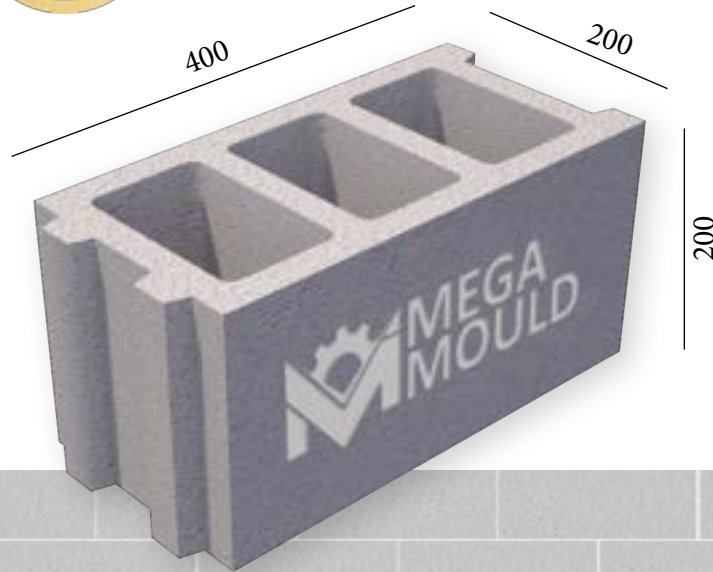

BRK - 077

BRK - 078

BRK - 079

BRK - 080

SPLITTABLE BLOCK MODEL

BRK - 097

MEASUREMENTS

Standard Length:	400 mm	Optional Length:	mm
Standard Width:	200 mm	Optional Width:	mm
Standard Height:	200 mm	Optional Height:	mm
Std.bottom cover thickness:	20 mm	Opt.bottom cover thickness:	mm

BRK - 081 / BLOCK 20
STANDARD: 400 x 200 x 200 mm

www.megamoulds.com

INTERCONNECTING MODEL

BRK - 081

BRK - 082

BRK - 083

BRK - 084

SPLITTABLE BLOCK MODEL