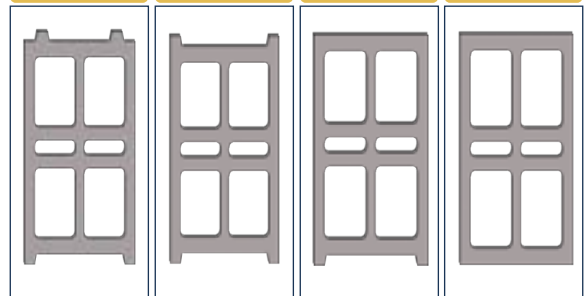

INTERCONNECTING MODEL

BRK - 141   BRK - 142   BRK - 143   BRK - 144