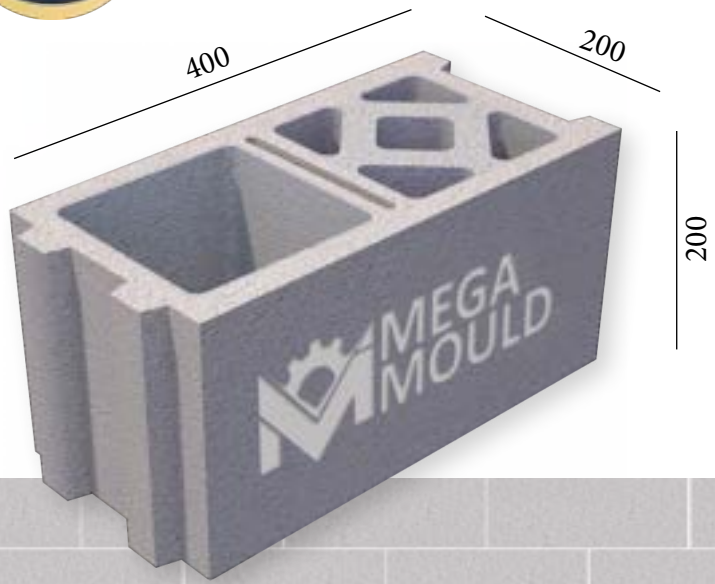

BRK - 401 / BLOCK 20
STANDARD: 400 x 200 x 200 mm

www.megamoulds.com