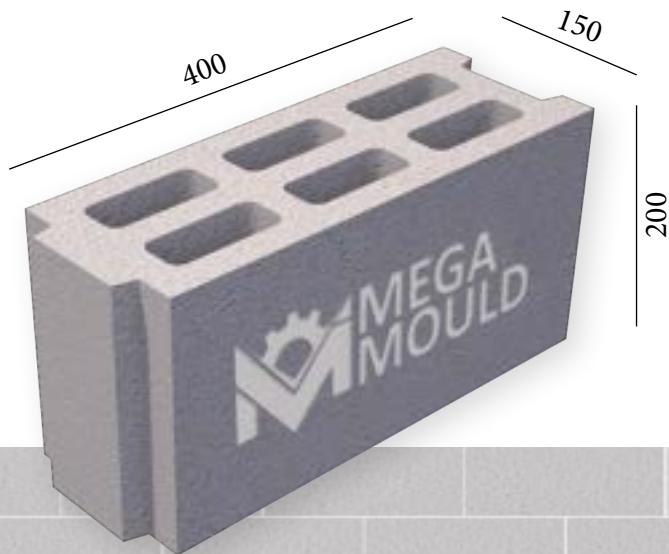

BRK - 300 / BLOCK 10.D
STANDARD: 400 x 100 x 200 mm

www.megamoulds.com

INTERCONNECTING MODEL

BRK - 300 BRK - 434 BRK - 435 BRK - 436

SPLITTABLE BLOCK MODEL

MEASUREMENTS

Standard Length:	400 mm	Optional Length:	mm
Standard Width:	100 mm	Optional Width:	mm
Standard Height:	200 mm	Optional Height:.....	mm
Std.bottom cover thickness:	(X)	Std.bottom cover thickness:	(X)

BRK - 009 / BLOCK 10
STANDARD: 400 x 100 x 200 mm

www.megamoulds.com

INTERCONNECTING MODEL

SPLITTABLE BLOCK MODEL

MEASUREMENTS

Standard Length:	400 mm	Optional Length:	mm
Standard Width:	100 mm	Optional Width:	mm
Standard Height:	200 mm	Optional Height:	mm
Std.bottom cover thickness:	20 mm	Opt.bottom cover thickness:	mm

BRK - 037 BRK - 038 BRK - 039 BRK - 040

SPLITTABLE BLOCK MODEL

BRK - 037

MEASUREMENTS

Standard Length:	400 mm	Optional Length:	mm
Standard Width:	150 mm	Optional Width:	mm
Standard Height:	200 mm	Optional Height:	mm
Std.bottom cover thickness:	20 mm	Opt.bottom cover thickness:	mm

BRK - 041 / BLOCK 15
STANDARD: 400 x 150 x 200 mm

www.megamoulds.com

INTERCONNECTING MODEL

BRK - 041 BRK - 042 BRK - 043 BRK - 044

SPLITTABLE BLOCK MODEL

MEASUREMENTS

Standard Length:	400 mm	Optional Length:	mm
Standard Width:	150 mm	Optional Width:	mm
Standard Height:	200 mm	Optional Height:	mm
Std.bottom cover thickness:	20 mm	Opt.bottom cover thickness:	mm