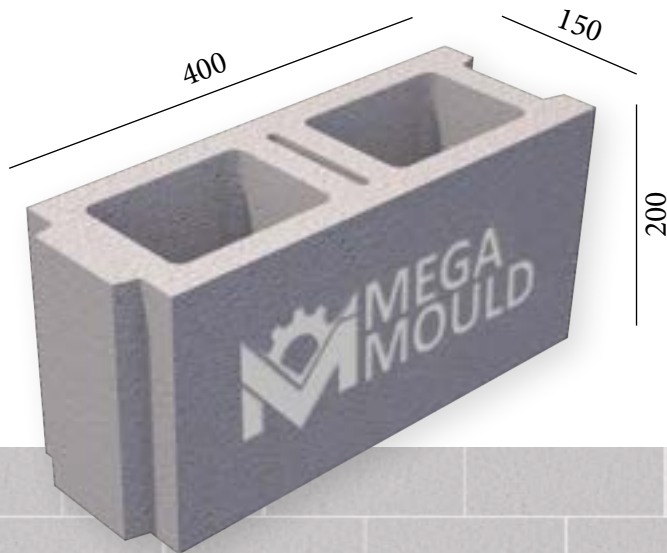

BRK - 037 / BLOCK 15
STANDARD: 400 x 150 x 200 mm

www.megamoulds.com