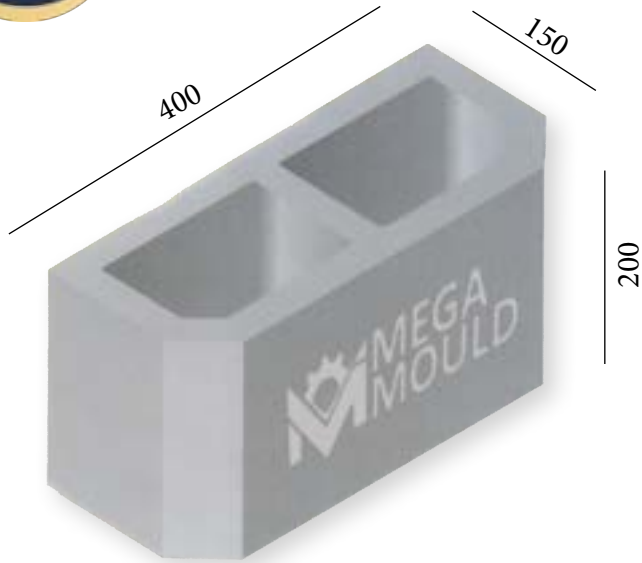

ASM - 01 HOLLOW FLOOR BLOCK 15
STANDARD: 400 x 150 x 200 mm

www.megamoulds.com