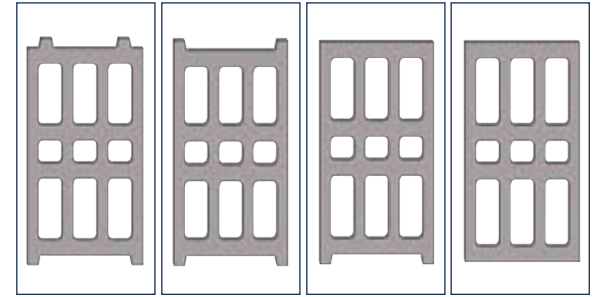

INTERCONNECTING MODEL

BRK - 173   BRK - 174   BRK - 175   BRK - 176