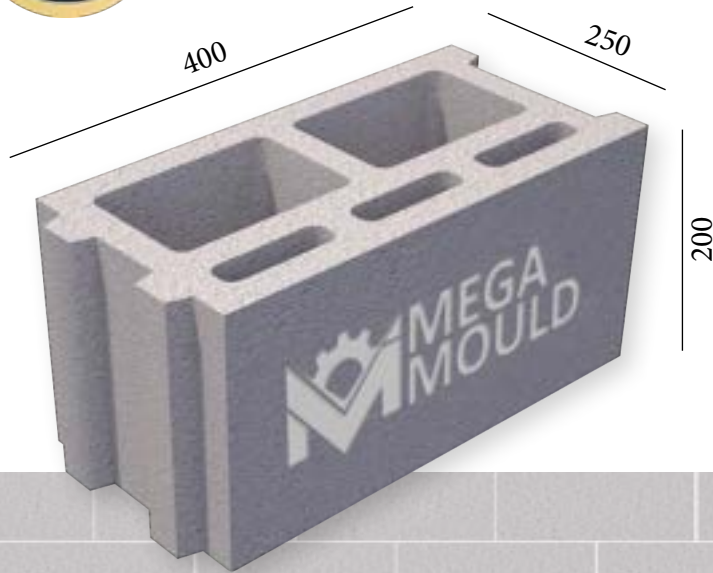

BRK - 365 / BLOCK 25
STANDARD: 400 x 250 x 200 mm

www.megamoulds.com