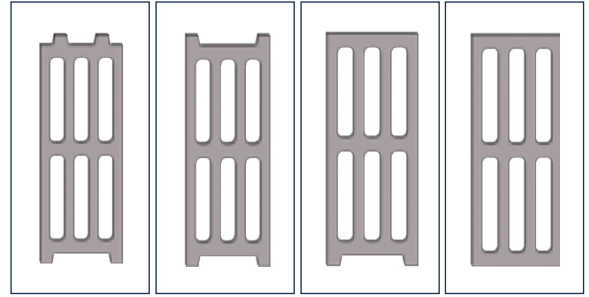

INTERCONNECTING MODEL

BRK - 113   BRK - 114   BRK - 115   BRK - 116