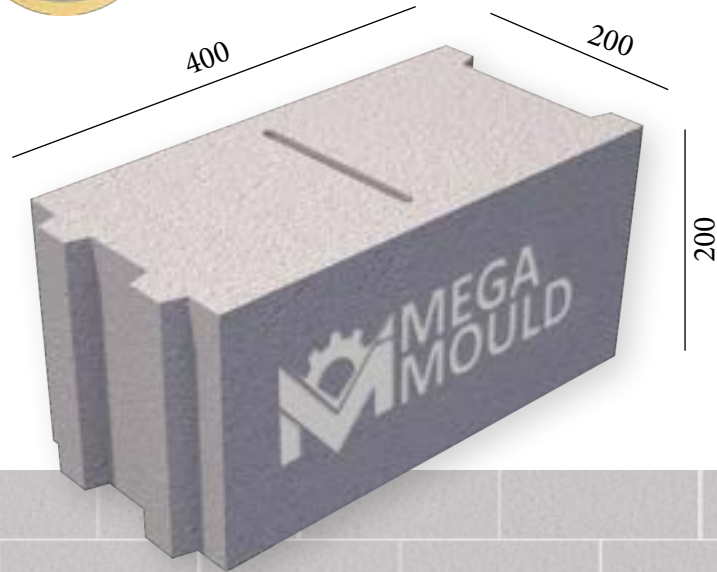

20 cm CONCRETE BLOCK MOULD SAMPLES

BRK - 073 / BLOCK 20.D
 STANDARD: 400 x 200 x 200 mm

www.megamoulds.com

INTERCONNECTING MODEL

BRK - 073

BRK - 074

BRK - 075

BRK - 076

SPLITTABLE BLOCK MODEL

BRK - 302

MEASUREMENTS

Standard Length:	400 mm	Optional Length:	mm
Standard Width:	200 mm	Optional Width:	mm
Standard Height:	200 mm	Optional Height:.....	mm
Std.bottom cover thickness:	(X)	Std.bottom cover thickness:	(X)