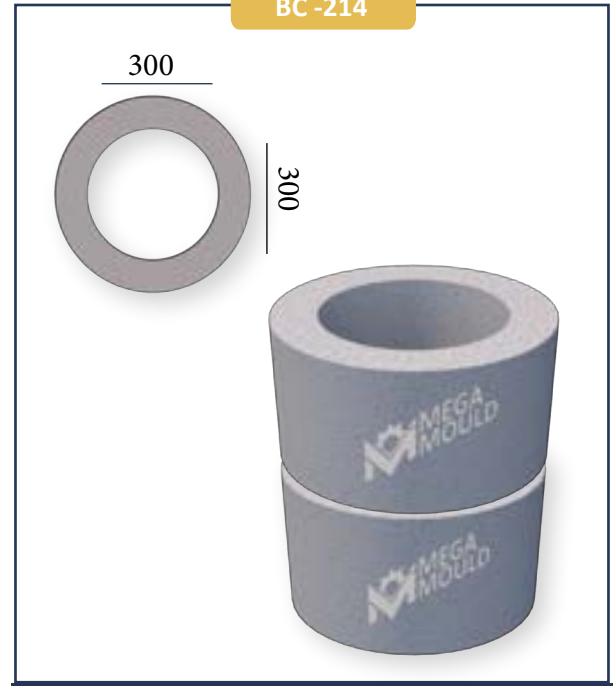

CHIMNEY BLOCK MOULD SAMPLES

BC - 214 / CHIMNEY BLOCK

STANDARD: 300 x 300 x 200 mm

www.megamoulds.com

TOP VIEW

BC -214

MEASUREMENTS

Standard Length:	300 mm	Optional Length:	mm
Standard Width:	300 mm	Optional Width:	mm
Standard Height:	200 mm	Optional Height:	mm
Std.bottom cover thickness:	(X)	Std.bottom cover thickness:	(X)