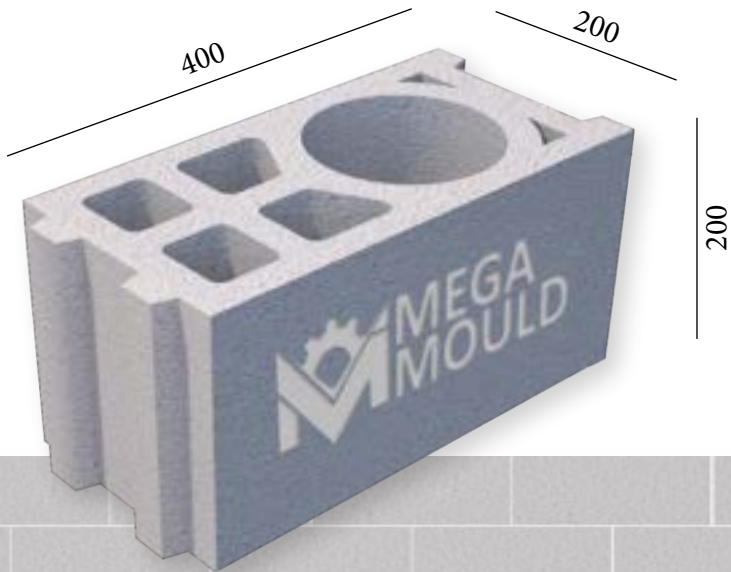

BRK - 222 / BLOCK 20
STANDARD: 400 x 200 x 200 mm

www.megamoulds.com