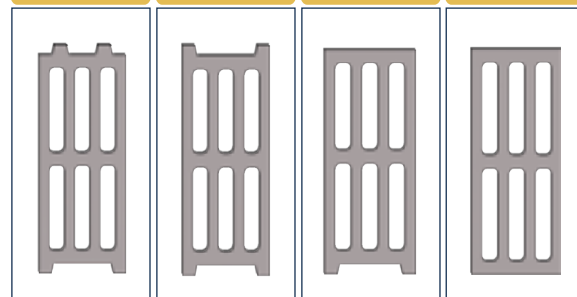

BRK - 369 / BLOCK 25
STANDARD: 400 x 250 x 200 mm

www.megamoulds.com

INTERCONNECTING MODEL

BRK - 369

BRK - 370

BRK - 371

BRK - 372

SPLITTABLE BLOCK MODEL