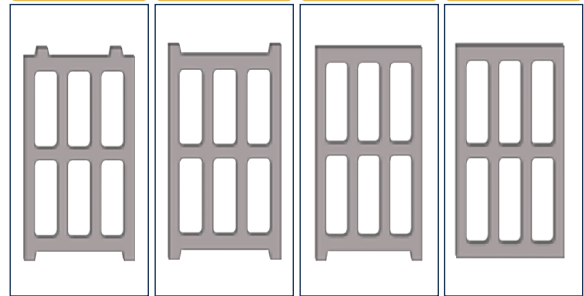

INTERCONNECTING MODEL

BRK - 161   BRK - 162   BRK - 163   BRK - 164