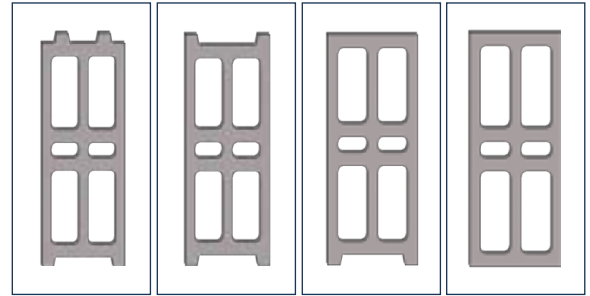

INTERCONNECTING MODEL

BRK - 093

BRK - 094

BRK - 095

BRK - 096

SPLITTABLE BLOCK MODEL