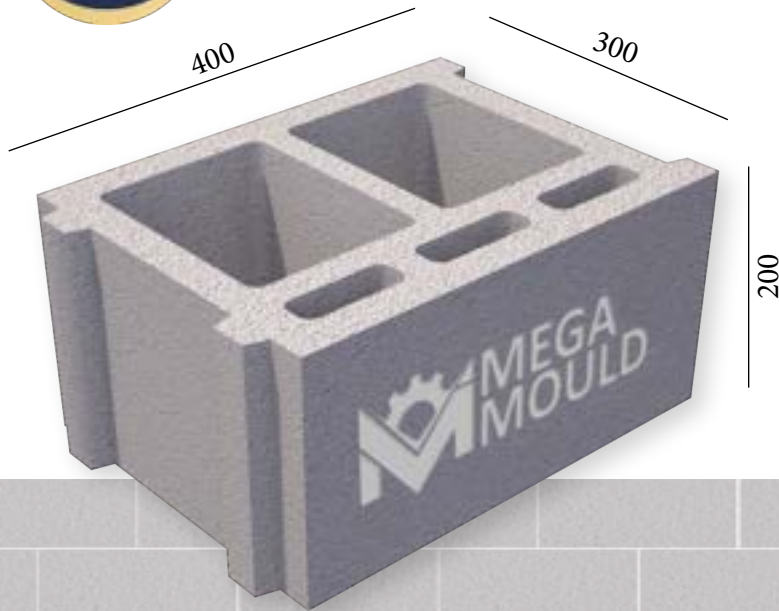

BRK - 153 BRK - 154 BRK - 155 BRK - 156

SPLITTABLE BLOCK MODEL

BRK - 145

MEASUREMENTS

Standard Length:	400 mm	Optional Length:	mm
Standard Width:	300 mm	Optional Width:	mm
Standard Height:	200 mm	Optional Height:.....	mm
Std.bottom cover thickness:	20 mm	Opt.bottom cover thickness:.....	mm

BRK - 157 / BLOCK 30
STANDARD: 400 x 300 x 200 mm

www.megamoulds.com

INTERCONNECTING MODEL

BRK - 157 BRK - 158 BRK - 159 BRK - 160

SPLITTABLE BLOCK MODEL

BRK - 145

MEASUREMENTS

Standard Length:	400 mm	Optional Length:	mm
Standard Width:	300 mm	Optional Width:	mm
Standard Height:	200 mm	Optional Height:.....	mm
Std.bottom cover thickness:	20 mm	Opt.bottom cover thickness:.....	mm