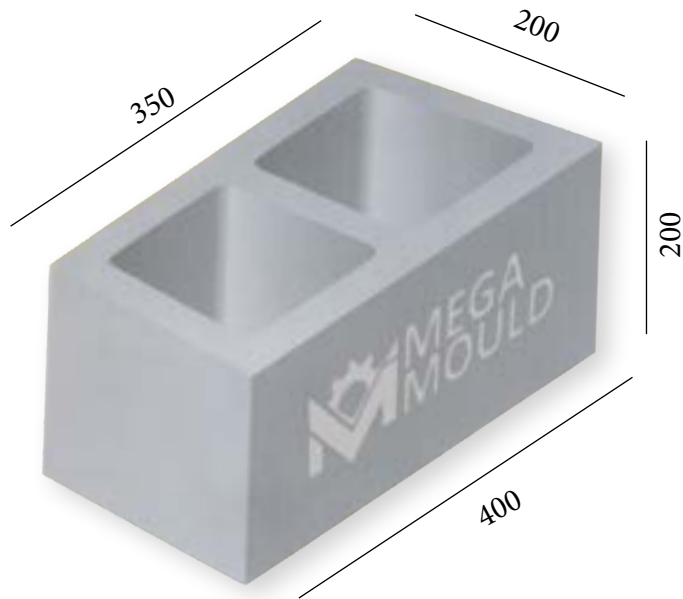

ASM - 03 HOLLOW FLOOR BLOCK 20
STANDARD: 400 - 350 x 200 x 200 mm

www.megamoulds.com