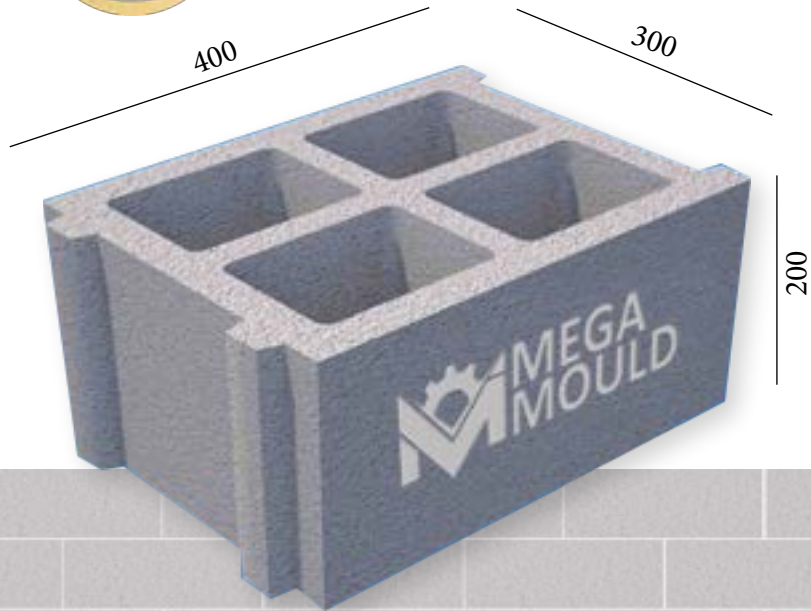

BRK - 185

BRK - 186

BRK - 187

BRK - 188

SPLITTABLE BLOCK MODEL

BRK - 169

MEASUREMENTS

Standard Length:	400 mm	Optional Length:	mm
Standard Width:	300 mm	Optional Width:	mm
Standard Height:	200 mm	Optional Height:.....	mm
Std.bottom cover thickness:	20 mm	Opt.bottom cover thickness:.....	mm

BRK - 193 / BLOCK 30
STANDARD: 400 x 300 x 200 mm

www.megamoulds.com

INTERCONNECTING MODEL

BRK - 193 BRK - 194 BRK - 195 BRK - 196

SPLITTABLE BLOCK MODEL

BRK - 145

MEASUREMENTS

Standard Length:	400 mm	Optional Length:	mm
Standard Width:	300 mm	Optional Width:	mm
Standard Height:	200 mm	Optional Height:.....	mm
Std.bottom cover thickness:	20 mm	Opt.bottom cover thickness:.....	mm