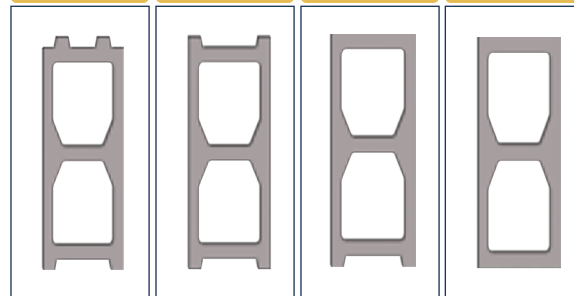

CMP - BRK - 413.YP / BLOCK 15
 STANDARD: 400 x 150 x 200 mm

www.megamoulds.com

INTERCONNECTING MODEL

BRK - 413.YP

BRK - 204.YP

BRK - 414.YP

BRK - 415.YP

SPLITTABLE BLOCK MODEL