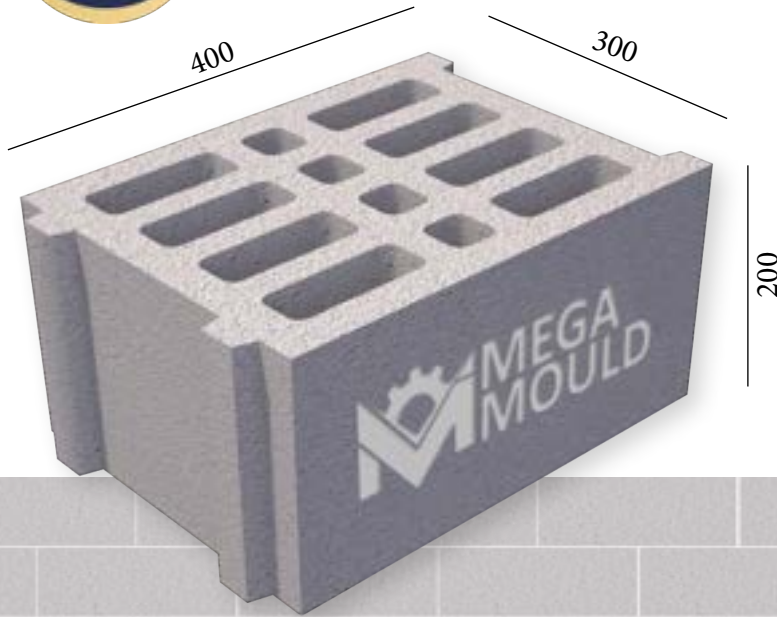

BRK - 145

BRK - 146

BRK - 147

BRK - 148

SPLITTABLE BLOCK MODEL

BRK - 145

MEASUREMENTS

Standard Length:	400 mm	Optional Length:	mm
Standard Width:	300 mm	Optional Width:	mm
Standard Height:	200 mm	Optional Height:.....	mm
Std.bottom cover thickness:	20 mm	Opt.bottom cover thickness:.....	mm

BRK - 149 / BLOCK 30
STANDARD: 400 x 300 x 200 mm

www.megamoulds.com

INTERCONNECTING MODEL

BRK - 149

BRK - 150

BRK - 151

BRK - 152

SPLITTABLE BLOCK MODEL