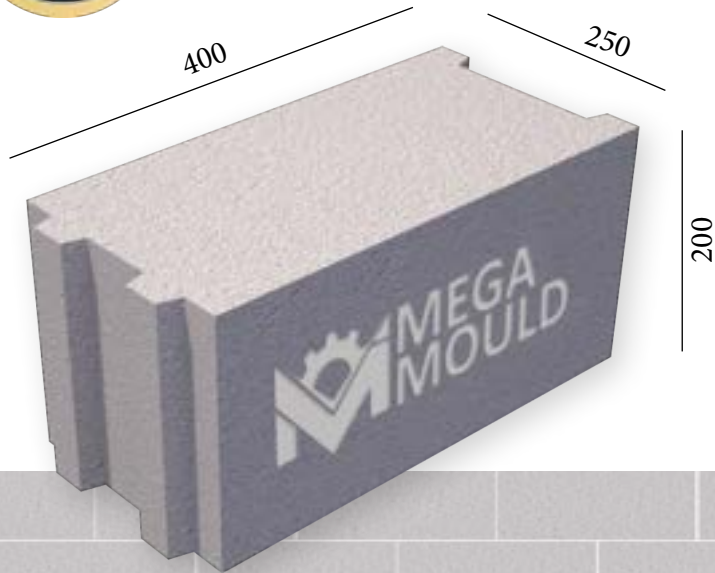

BRK - 329 / BLOCK 25.D
STANDARD: 400 x 250 x 200 mm

www.megamoulds.com

045