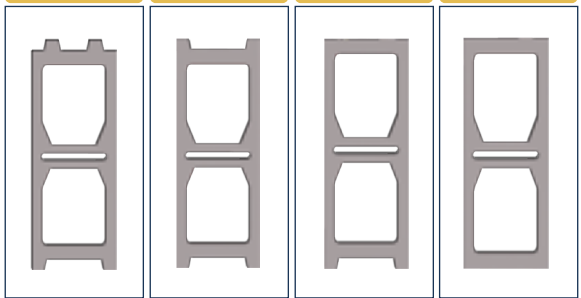

INTERCONNECTING MODEL

BRK - 416.YP   BRK - 477.YP   BRK - 478.YP   BRK - 479.YP

SPLITTABLE BLOCK MODEL