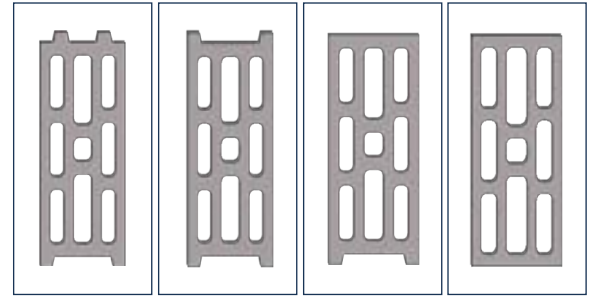

INTERCONNECTING MODEL

BRK - 117

BRK - 118

BRK - 119

BRK - 120

SPLITTABLE BLOCK MODEL