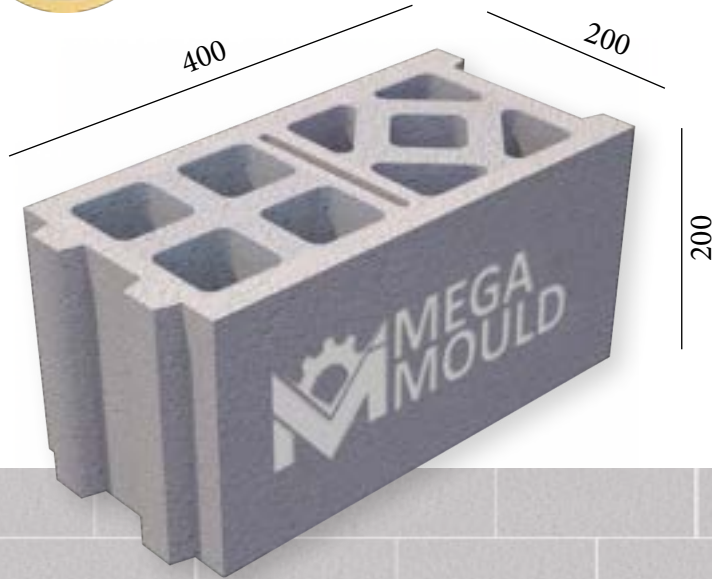

BRK - 397 / BLOCK 20
STANDARD: 400 x 200 x 200 mm

www.megamoulds.com

INTERCONNECTING MODEL

BRK - 397

BRK - 465

BRK - 466

BRK - 467

SPLITTABLE BLOCK MODEL