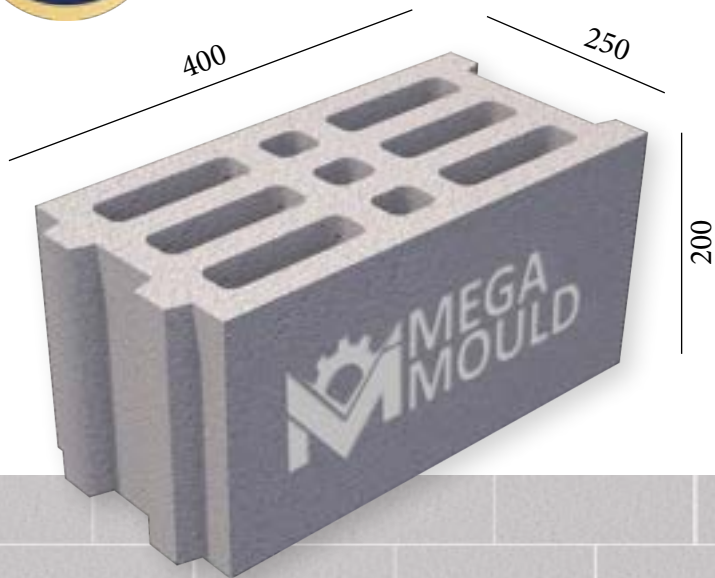

BRK - 381 / BLOCK 25
STANDARD: 400 x 250 x 200 mm

www.megamoulds.com