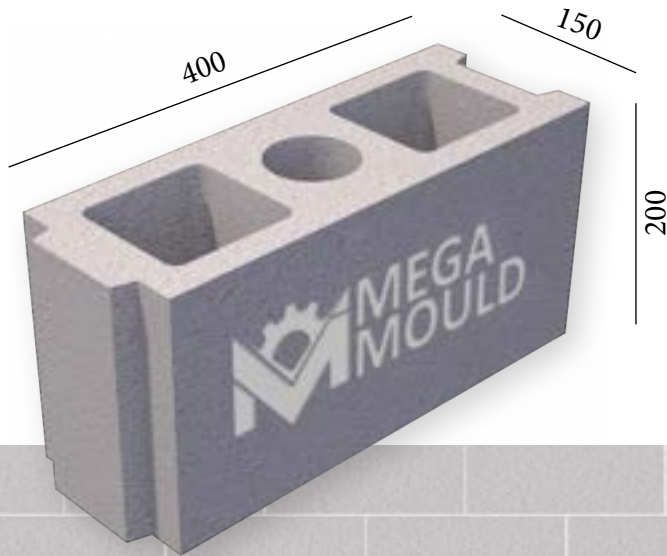

SPLITTABLE BLOCK MODEL

BRK - 328

MEASUREMENTS

Standard Length:	400 mm	Optional Length:	mm
Standard Width:	125 mm	Optional Width:	mm
Standard Height:	200 mm	Optional Height:.....	mm
Std.bottom cover thickness:	(X)	Std.bottom cover thickness:	(X)

BRK - 328 / BLOCK 12,5.D
 STANDARD: 400 x 125 x 200 mm

www.megamoulds.com

INTERCONNECTING MODEL

BRK - 328 BRK - 437 BRK - 438 BRK - 439

SPLITTABLE BLOCK MODEL

BRK - 328

MEASUREMENTS

Standard Length:	400 mm	Optional Length:mm
Standard Width:	125 mm	Optional Width:mm
Standard Height:	200 mm	Optional Height:mm
Std.bottom cover thickness:	(X)	Std.bottom cover thickness:	(X)

BRK - 062

BRK - 063

BRK - 064

SPLITTABLE BLOCK MODEL

BRK - 049

MEASUREMENTS

Standard Length:	400 mm	Optional Length:	mm
Standard Width:	150 mm	Optional Width:	mm
Standard Height:	200 mm	Optional Height:.....	mm
Std.bottom cover thickness:	20 mm	Opt.bottom cover thickness:.....	mm