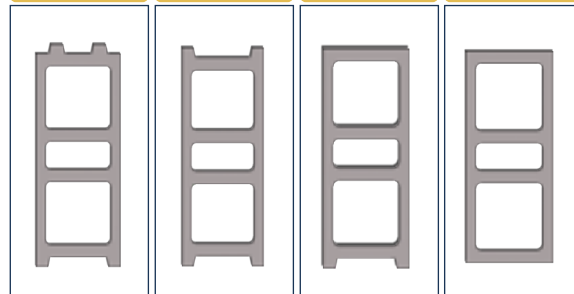

BRK - 385 / BLOCK 25
STANDARD: 400 x 250 x 200 mm

www.megamoulds.com

INTERCONNECTING MODEL

BRK - 385 BRK - 386 BRK - 387 BRK - 388

SPLITTABLE BLOCK MODEL

BRK - 341

MEASUREMENTS

Standard Length:	400 mm	Optional Length:	mm
Standard Width:	250 mm	Optional Width:	mm
Standard Height:	200 mm	Optional Height:	mm
Std.bottom cover thickness:	20 mm	Opt.bottom cover thickness:	mm