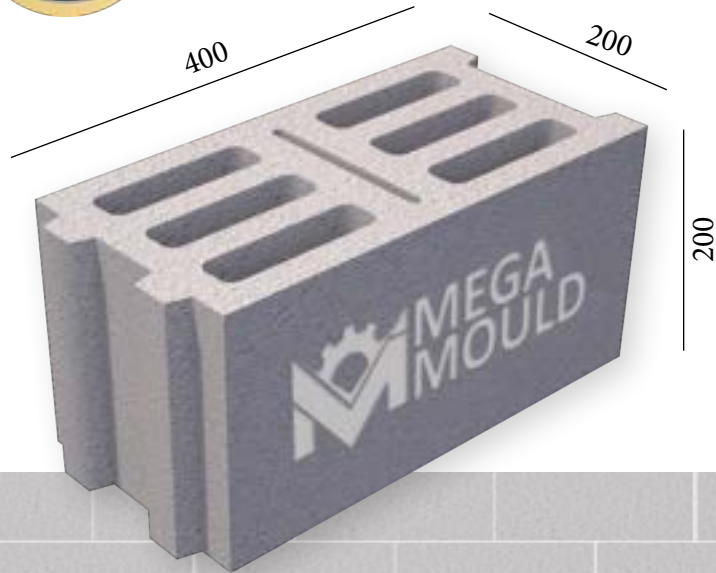

BRK - 117

BRK - 118

BRK - 119

BRK - 120

SPLITTABLE BLOCK MODEL

BRK - 121

MEASUREMENTS

Standard Length:	400 mm	Optional Length:	mm
Standard Width:	200 mm	Optional Width:	mm
Standard Height:	200 mm	Optional Height:.....	mm
Std.bottom cover thickness:	20 mm	Opt.bottom cover thickness:.....	mm

BRK - 121 / BLOCK 20
STANDARD: 400 x 200 x 200 mm

www.megamoulds.com

INTERCONNECTING MODEL

BRK - 121

BRK - 122

BRK - 123

BRK - 124

SPLITTABLE BLOCK MODEL