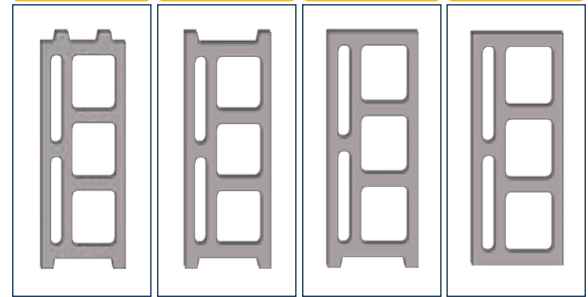

BRK - 105 / BLOCK 20
STANDARD: 400 x 200 x 200 mm

www.megamoulds.com

INTERCONNECTING MODEL

BRK - 105

BRK - 106

BRK - 107

BRK - 108

SPLITTABLE BLOCK MODEL