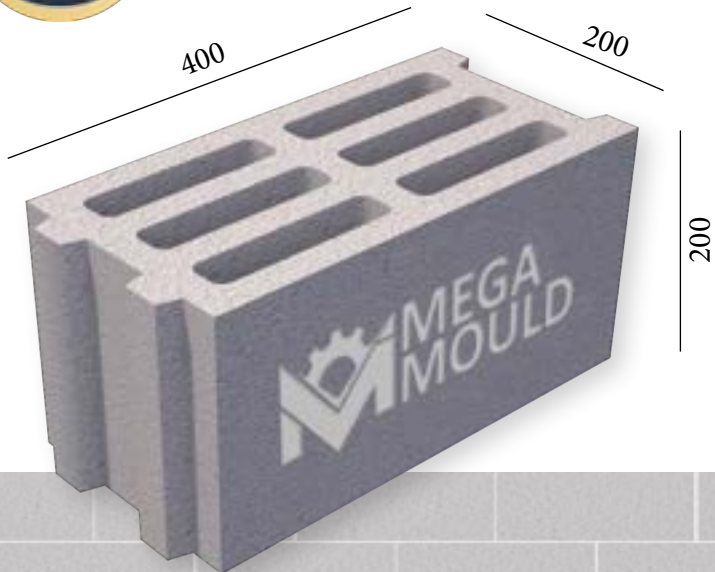

SPLITTABLE BLOCK MODEL

MEASUREMENTS

Standard Length:	400 mm	Optional Length:	mm
Standard Width:	200 mm	Optional Width:	mm
Standard Height:	200 mm	Optional Height:	mm
Std.bottom cover thickness:	20 mm	Opt.bottom cover thickness:	mm