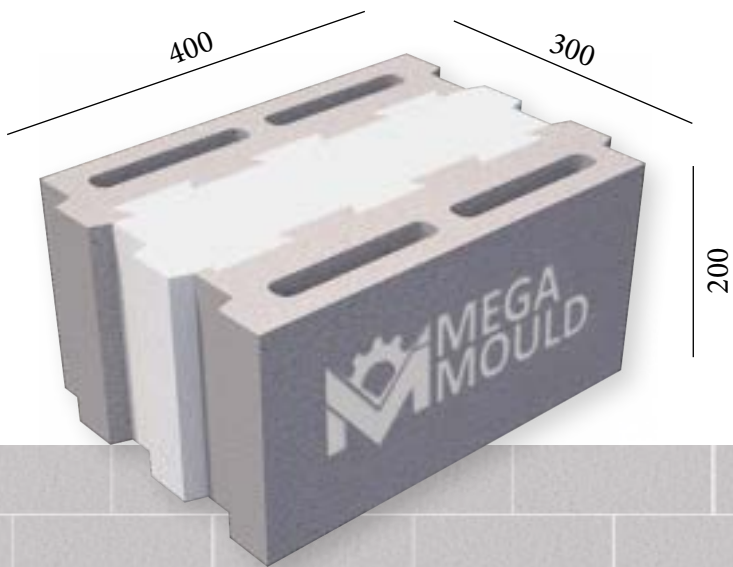

BRK - 193 / BLOCK 30.S
STANDARD: 400 x 300 x 200 mm

www.megamoulds.com