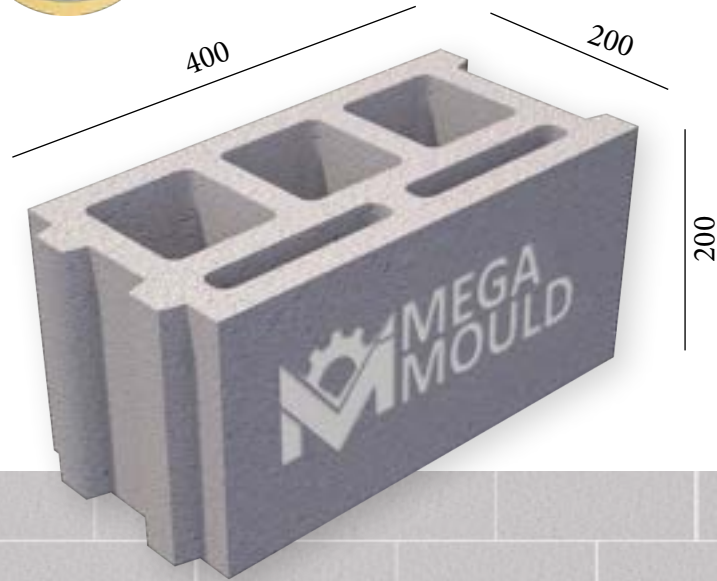

BRK - 101

BRK - 102

BRK - 103

BRK - 104

SPLITTABLE BLOCK MODEL

BRK - 085

MEASUREMENTS

Standard Length:	400 mm	Optional Length:	mm
Standard Width:	200 mm	Optional Width:	mm
Standard Height:	200 mm	Optional Height:.....	mm
Std.bottom cover thickness:	20 mm	Opt.bottom cover thickness:.....	mm

BRK - 105 / BLOCK 20
STANDARD: 400 x 200 x 200 mm

www.megamoulds.com

INTERCONNECTING MODEL

BRK - 105

BRK - 106

BRK - 107

BRK - 108

SPLITTABLE BLOCK MODEL