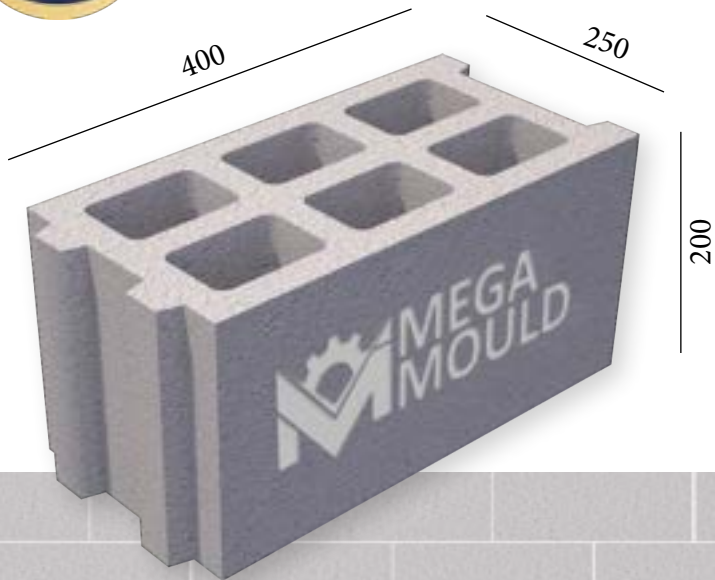

BRK - 341 BRK - 342 BRK - 343 BRK - 344

SPLITTABLE BLOCK MODEL

MEASUREMENTS

Standard Length:	400 mm	Optional Length:	mm
Standard Width:	250 mm	Optional Width:	mm
Standard Height:	200 mm	Optional Height:	mm
Std.bottom cover thickness:	20 mm	Opt.bottom cover thickness:	mm