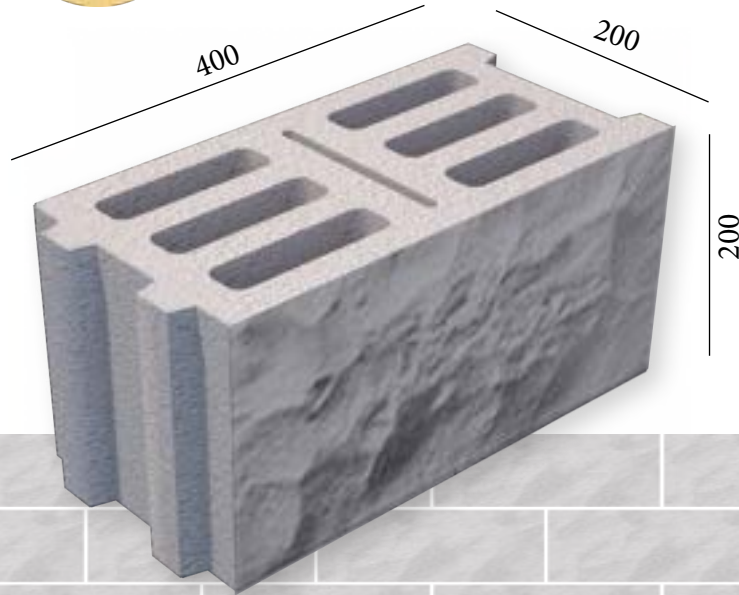

CMP - BRK - 429.YP / BLOCK 20
STANDARD: 400 x 200 x 200 mm

www.megamoulds.com