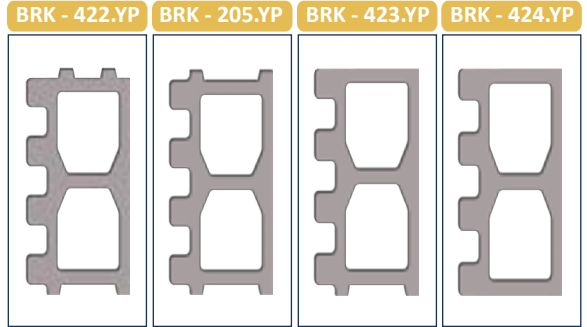

INTERCONNECTING MODEL