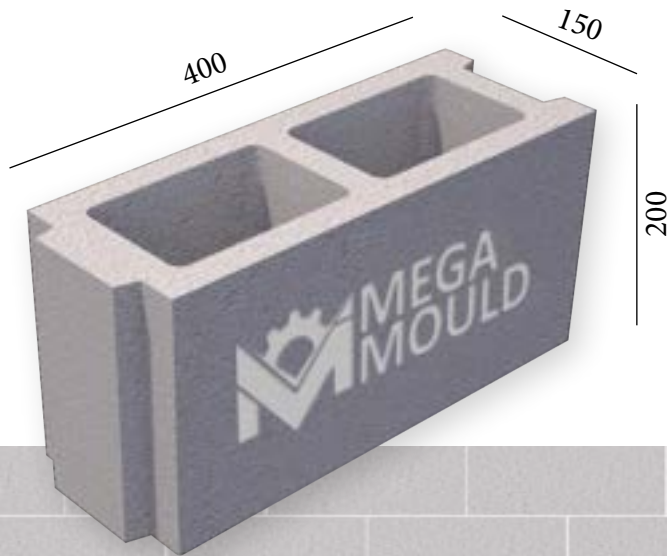

BRK - 053 / BLOCK 15

STANDARD: 400 x 150 x 200 mm

www.megamoulds.com