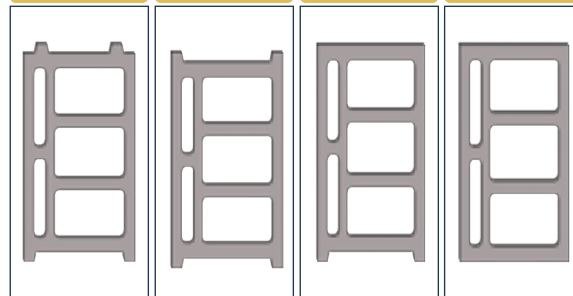

INTERCONNECTING MODEL

BRK - 153   BRK - 154   BRK - 155   BRK - 156

SPLITTABLE BLOCK MODEL