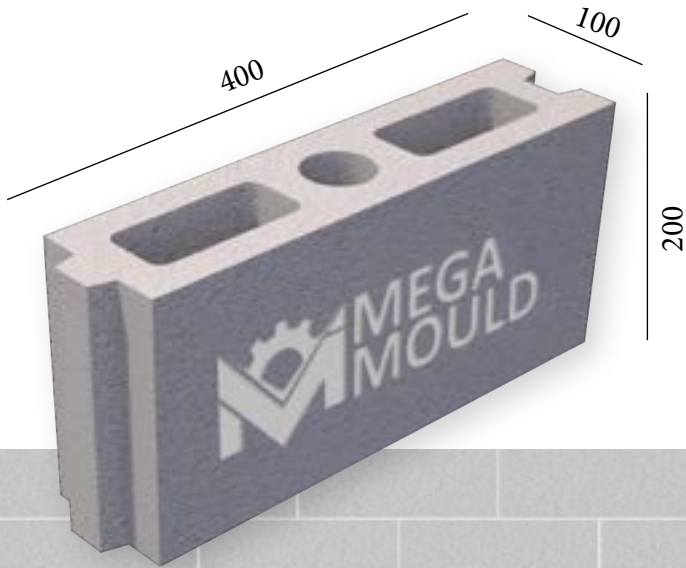

BRK - 009 / BLOCK 10
STANDARD: 400 x 100 x 200 mm

www.megamoulds.com

INTERCONNECTING MODEL

SPLITTABLE BLOCK MODEL

MEASUREMENTS

Standard Length:	400 mm	Optional Length:	mm
Standard Width:	100 mm	Optional Width:	mm
Standard Height:	200 mm	Optional Height:	mm
Std.bottom cover thickness:	20 mm	Opt.bottom cover thickness:	mm

BRK - 013

BRK - 014

BRK - 015

BRK - 016

SPLITTABLE BLOCK MODEL

BRK - 013

MEASUREMENTS

Standard Length:	400 mm	Optional Length:mm
Standard Width:	100 mm	Optional Width:mm
Standard Height:	200 mm	Optional Height:mm
Std.bottom cover thickness:	20 mm	Opt.bottom cover thickness:mm

BRK - 017 / BLOCK 10
STANDARD: 400 x 100 x 200 mm

www.megamoulds.com

INTERCONNECTING MODEL

BRK - 017

BRK - 018

BRK - 019

BRK - 020

SPLITTABLE BLOCK MODEL