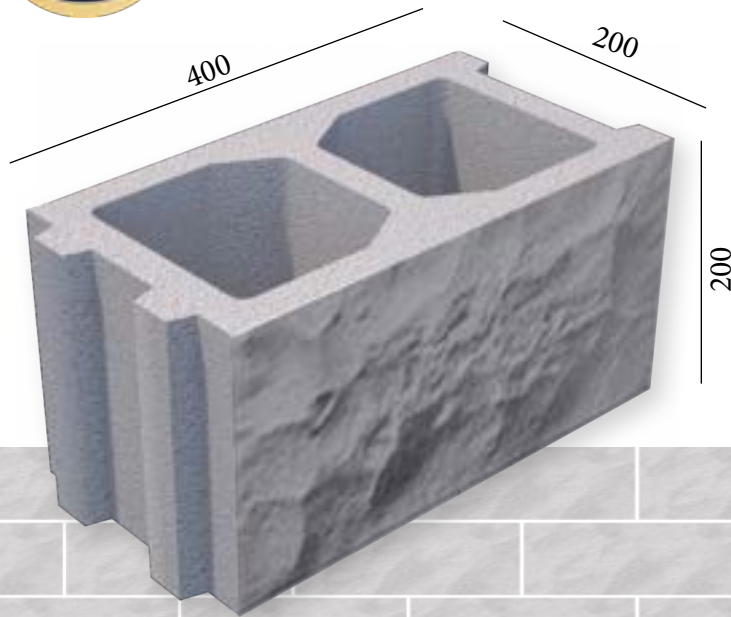

CMP - BRK - 417.YP / BLOCK 20

STANDARD: 400 x 200 x 200 mm

www.megamoulds.com