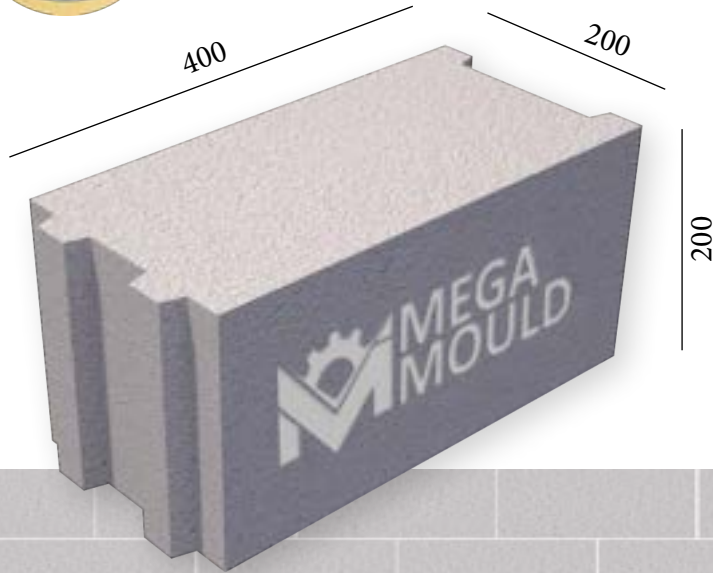

BRK - 073 / BLOCK 20.D
STANDARD: 400 x 200 x 200 mm

www.megamoulds.com