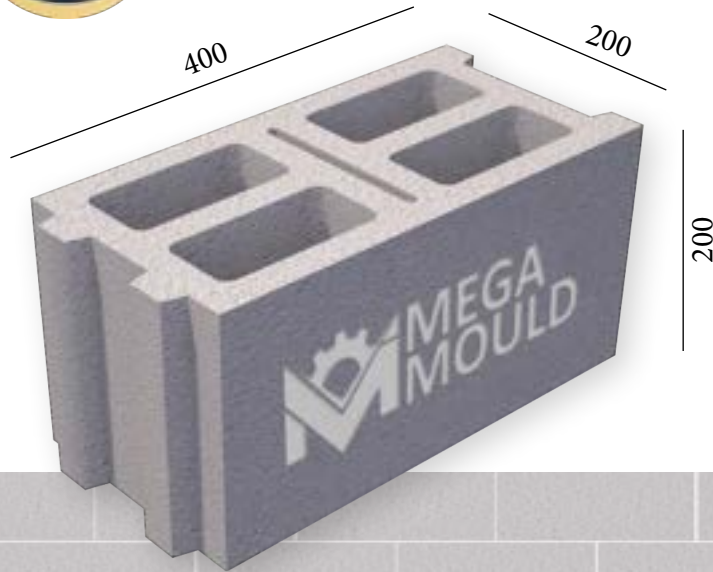

BRK - 093

BRK - 094

BRK - 095

BRK - 096

SPLITTABLE BLOCK MODEL

BRK - 097

MEASUREMENTS

Standard Length:	400 mm	Optional Length:	mm
Standard Width:	200 mm	Optional Width:	mm
Standard Height:	200 mm	Optional Height:.....	mm
Std.bottom cover thickness:	20 mm	Opt.bottom cover thickness:.....	mm

BRK - 097 / BLOCK 20
STANDARD: 400 x 200 x 200 mm

www.megamoulds.com

INTERCONNECTING MODEL

BRK - 097

BRK - 098

BRK - 099

BRK - 100

SPLITTABLE BLOCK MODEL