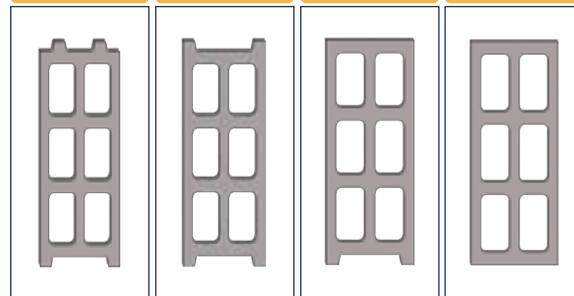

INTERCONNECTING MODEL

BRK - 089   BRK - 090   BRK - 091   BRK - 092