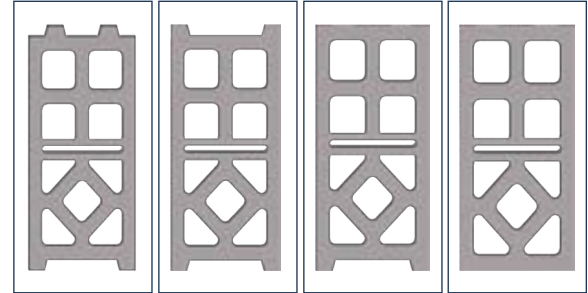

BRK - 397 / BLOCK 20
STANDARD: 400 x 200 x 200 mm

www.megamoulds.com

INTERCONNECTING MODEL

BRK - 397

BRK - 465

BRK - 466

BRK - 467

SPLITTABLE BLOCK MODEL