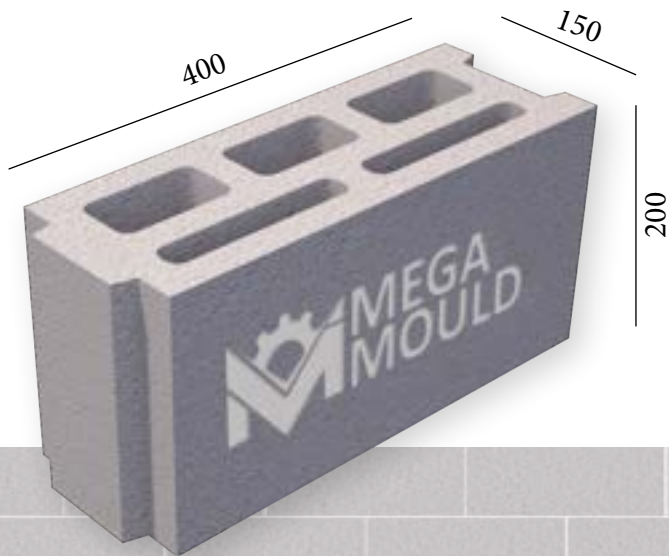

BRK - 328 / BLOCK 12,5.D
 STANDARD: 400 x 125 x 200 mm

www.megamoulds.com

INTERCONNECTING MODEL

BRK - 328 BRK - 437 BRK - 438 BRK - 439

SPLITTABLE BLOCK MODEL

BRK - 328

MEASUREMENTS

Standard Length:	400 mm	Optional Length:mm
Standard Width:	125 mm	Optional Width:mm
Standard Height:	200 mm	Optional Height:mm
Std.bottom cover thickness:	(X)	Std.bottom cover thickness:	(X)

BRK - 054

BRK - 055

BRK - 056

SPLITTABLE BLOCK MODEL

MEASUREMENTS

Standard Length:	400 mm	Optional Length:	mm
Standard Width:	150 mm	Optional Width:	mm
Standard Height:	200 mm	Optional Height:	mm
Std.bottom cover thickness:	20 mm	Opt.bottom cover thickness:	mm