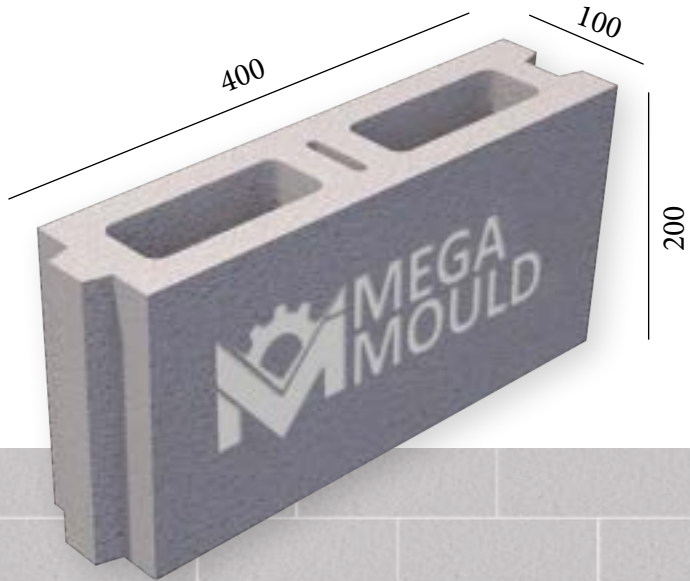

BRK - 013 / BLOCK 10
STANDARD: 400 x 100 x 200 mm

www.megamoulds.com