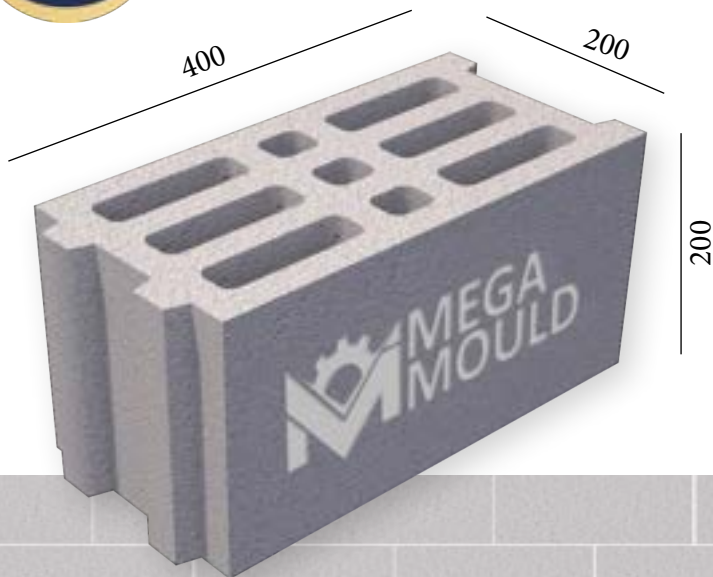

BRK - 125 / BLOCK 20
STANDARD: 400 x 200 x 200 mm

www.megamoulds.com