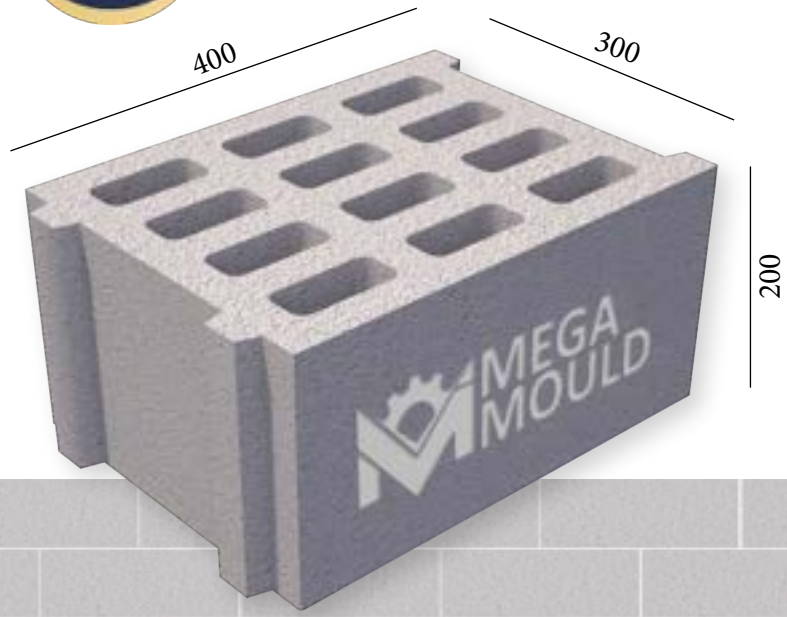

BRK - 177 / BLOCK 30
STANDARD: 400 x 300 x 200 mm

www.megamoulds.com

074