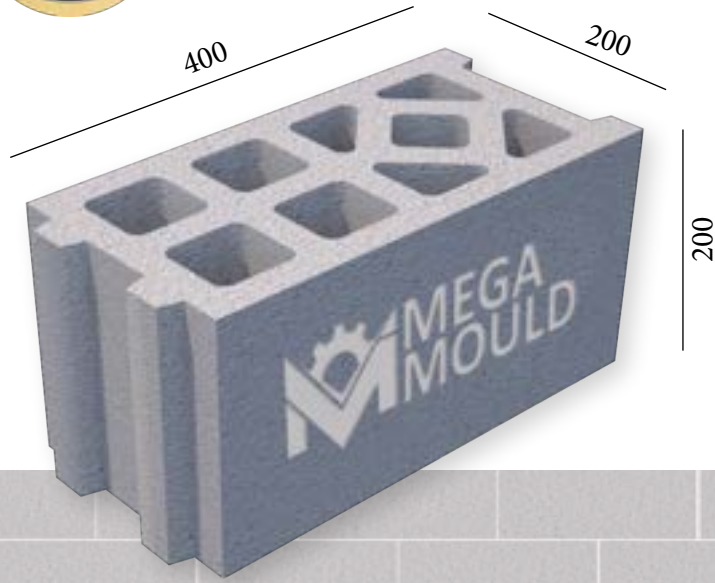

BRK - 202 / BLOCK 20
STANDARD: 400 x 200 x 200 mm

www.megamoulds.com