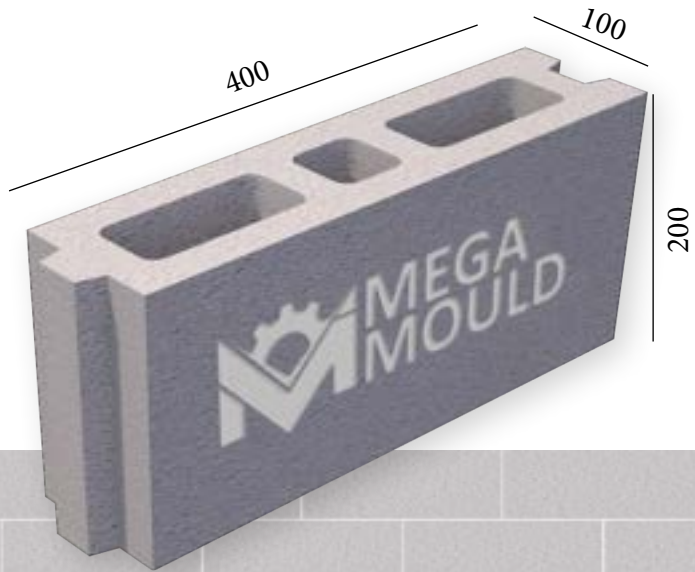

BRK - 005 / BLOCK 10
STANDARD: 400 x 100 x 200 mm

www.megamoulds.com