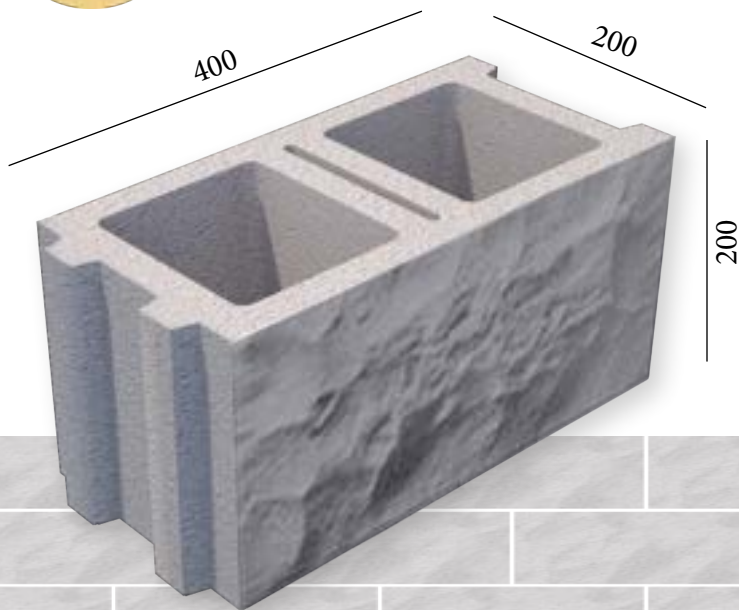

BRK - 429.YP

BRK - 483.YP

BRK - 484.YP

BRK - 485.YP

SPLITTABLE BLOCK MODEL

BRK - 429.YP

MEASUREMENTS

Standard Length:	400 mm	Optional Length:	mm
Standard Width:	200 mm	Optional Width:	mm
Standard Height:	200 mm	Optional Height:.....	mm
Std.bottom cover thickness:	20 mm	Opt.bottom cover thickness:.....	mm