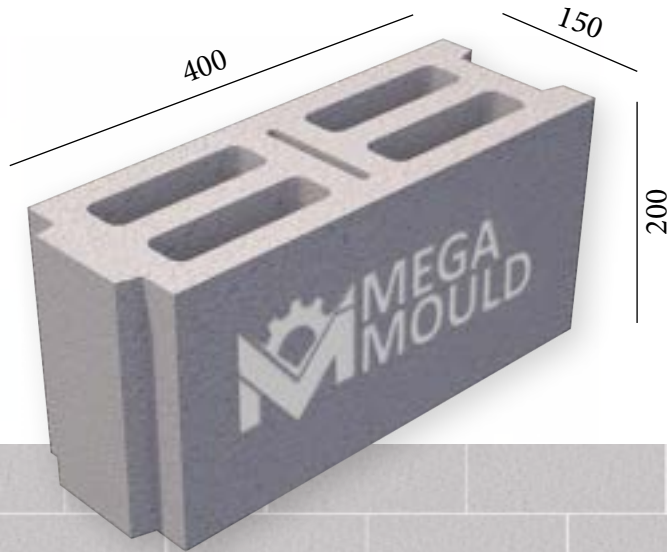

BRK - 009 / BLOCK 10
STANDARD: 400 x 100 x 200 mm

www.megamoulds.com

INTERCONNECTING MODEL

SPLITTABLE BLOCK MODEL

MEASUREMENTS

Standard Length:	400 mm	Optional Length:	mm
Standard Width:	100 mm	Optional Width:	mm
Standard Height:	200 mm	Optional Height:	mm
Std.bottom cover thickness:	20 mm	Opt.bottom cover thickness:	mm

BRK - 013

BRK - 014

BRK - 015

BRK - 016

SPLITTABLE BLOCK MODEL

BRK - 013

MEASUREMENTS

Standard Length:	400 mm	Optional Length:mm
Standard Width:	100 mm	Optional Width:mm
Standard Height:	200 mm	Optional Height:mm
Std.bottom cover thickness:	20 mm	Opt.bottom cover thickness:mm

BRK - 046

BRK - 047

BRK - 048

SPLITTABLE BLOCK MODEL

BRK - 049

MEASUREMENTS

Standard Length:	400 mm	Optional Length:	mm
Standard Width:	150 mm	Optional Width:	mm
Standard Height:	200 mm	Optional Height:.....	mm
Std.bottom cover thickness:	20 mm	Opt.bottom cover thickness:.....	mm