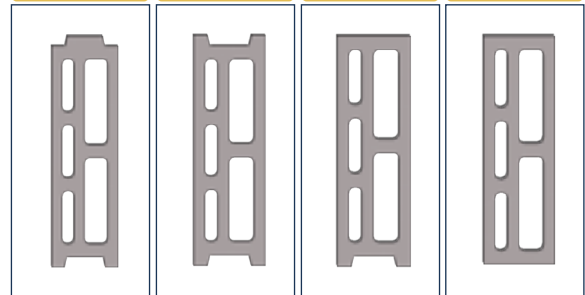

INTERCONNECTING MODEL

BRK - 061

BRK - 062

BRK - 063

BRK - 064