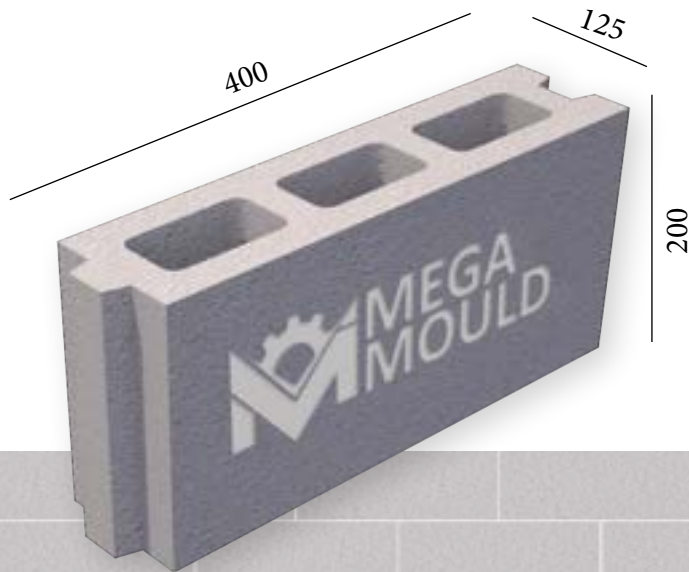

10 cm CONCRETE BLOCK MOULD SAMPLES

BRK - 001 / BLOCK 10.D
STANDARD: 400 x 100 x 200 mm

www.megamoulds.com

INTERCONNECTING MODEL

BRK - 001 BRK - 002 BRK - 003 BRK - 004

SPLITTABLE BLOCK MODEL

MEASUREMENTS

Standard Length:	400 mm	Optional Length:	mm
Standard Width:	100 mm	Optional Width:	mm
Standard Height:	200 mm	Optional Height:.....	mm
Std.bottom cover thickness:	(X)	Std.bottom cover thickness:	(X)

BRK - 009 / BLOCK 10
STANDARD: 400 x 100 x 200 mm

www.megamoulds.com

INTERCONNECTING MODEL

SPLITTABLE BLOCK MODEL

MEASUREMENTS

Standard Length:	400 mm	Optional Length:	mm
Standard Width:	100 mm	Optional Width:	mm
Standard Height:	200 mm	Optional Height:	mm
Std.bottom cover thickness:	20 mm	Opt.bottom cover thickness:	mm

BRK - 308

BRK - 309

BRK - 310

BRK - 311

SPLITTABLE BLOCK MODEL

BRK - 316

MEASUREMENTS

Standard Length:	400 mm	Optional Length:	mm
Standard Width:	125 mm	Optional Width:	mm
Standard Height:	200 mm	Optional Height:.....	mm
Std.bottom cover thickness:	20 mm	Opt.bottom cover thickness:.....	mm

BRK - 312 / BLOCK 12,5
 STANDARD: 400 x 125 x 200 mm

www.megamoulds.com

INTERCONNECTING MODEL

BRK - 312 BRK - 313 BRK - 314 BRK - 315

SPLITTABLE BLOCK MODEL

BRK - 316

MEASUREMENTS

Standard Length:	400 mm	Optional Length:	mm
Standard Width:	125 mm	Optional Width:	mm
Standard Height:	200 mm	Optional Height:.....	mm
Std.bottom cover thickness:	20 mm	Opt.bottom cover thickness:.....	mm