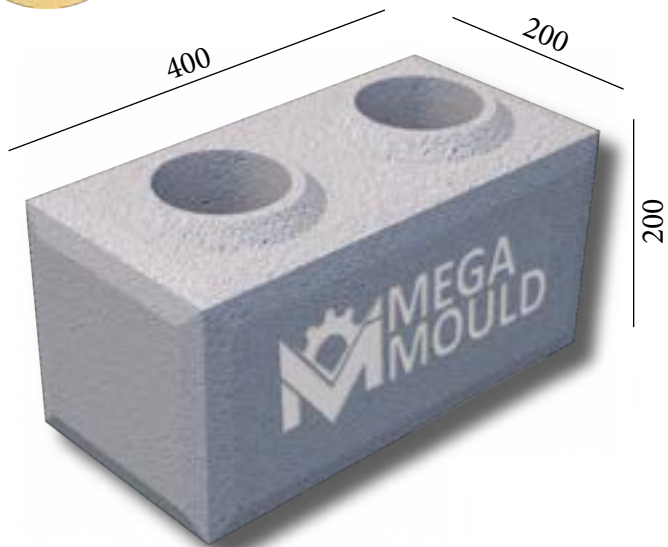

CMP - BRK - 207.LG /BLOCK 20
STANDARD: 400 x 200 x 200 mm

www.megamoulds.com