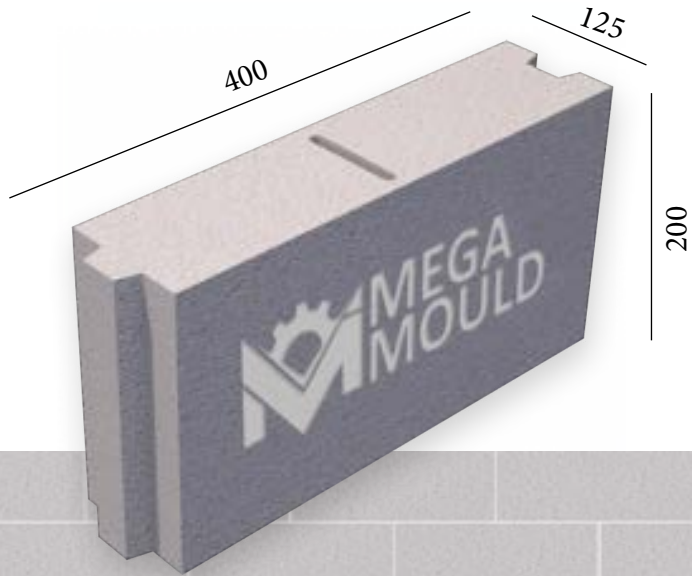

BRK - 021

BRK - 022

BRK - 023

BRK - 024

SPLITTABLE BLOCK MODEL

BRK - 013

MEASUREMENTS

Standard Length:	400 mm	Optional Length:	mm
Standard Width:	100 mm	Optional Width:	mm
Standard Height:	200 mm	Optional Height:.....	mm
Std.bottom cover thickness:	20 mm	Opt.bottom cover thickness:.....	mm

12.5 cm CONCRETE BLOCK MOULD SAMPLES

BRK - 304 / BLOCK 12,5.D
 STANDARD: 400 x 125 x 200 mm

www.megamoulds.com

INTERCONNECTING MODEL

BRK - 304

BRK - 305

BRK - 306

BRK - 307

SPLITTABLE BLOCK MODEL

BRK - 328

MEASUREMENTS

Standard Length:	400 mm	Optional Length:	mm
Standard Width:	125 mm	Optional Width:	mm
Standard Height:	200 mm	Optional Height:.....	mm
Std.bottom cover thickness:	(X)	Std.bottom cover thickness:	(X)

BRK - 328 / BLOCK 12,5.D
 STANDARD: 400 x 125 x 200 mm

www.megamoulds.com

INTERCONNECTING MODEL

BRK - 328 BRK - 437 BRK - 438 BRK - 439

SPLITTABLE BLOCK MODEL

BRK - 328

MEASUREMENTS

Standard Length:	400 mm	Optional Length:mm
Standard Width:	125 mm	Optional Width:mm
Standard Height:	200 mm	Optional Height:mm
Std.bottom cover thickness:	(X)	Std.bottom cover thickness:	(X)