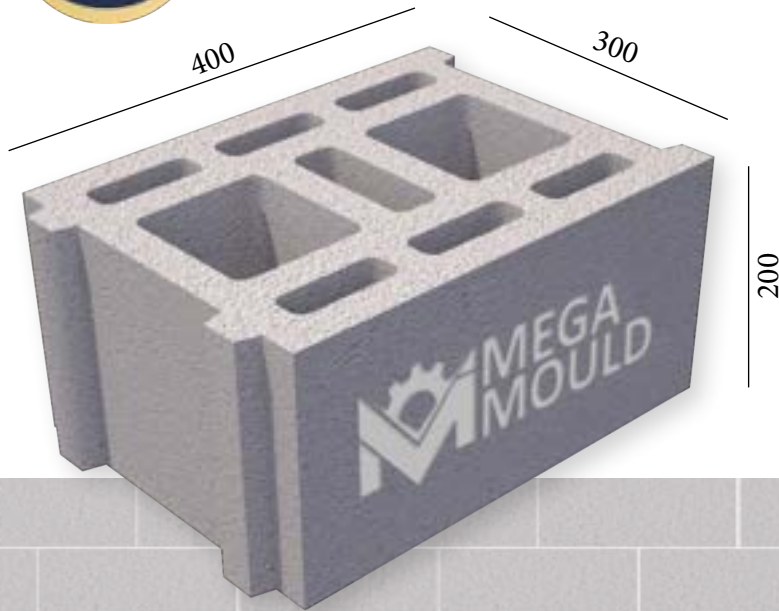

BRK - 161 BRK - 162 BRK - 163 BRK - 164

SPLITTABLE BLOCK MODEL

BRK - 169

MEASUREMENTS

Standard Length:	400 mm	Optional Length:	mm
Standard Width:	300 mm	Optional Width:	mm
Standard Height:	200 mm	Optional Height:	mm
Std.bottom cover thickness:	20 mm	Opt.bottom cover thickness:	mm

BRK - 165 / BLOCK 30
STANDARD: 400 x 300 x 200 mm

www.megamoulds.com

INTERCONNECTING MODEL

BRK - 165

BRK - 166

BRK - 167

BRK - 168

SPLITTABLE BLOCK MODEL