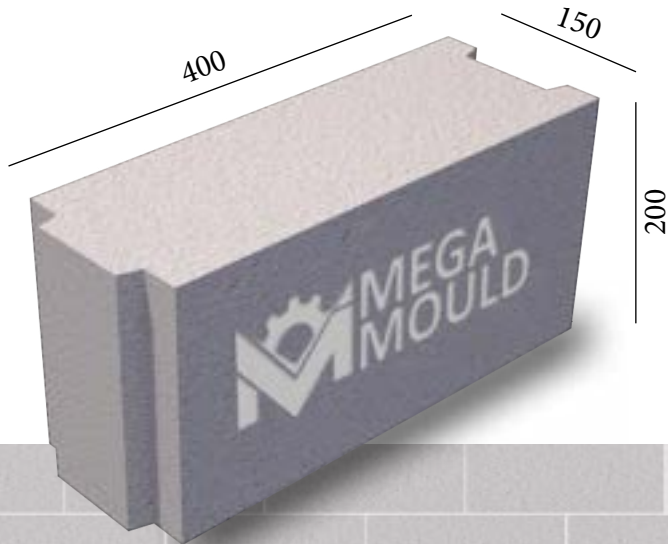

BRK - 025 / BLOCK 15.D
STANDARD: 400 x 150 x 200 mm

www.megamoulds.com