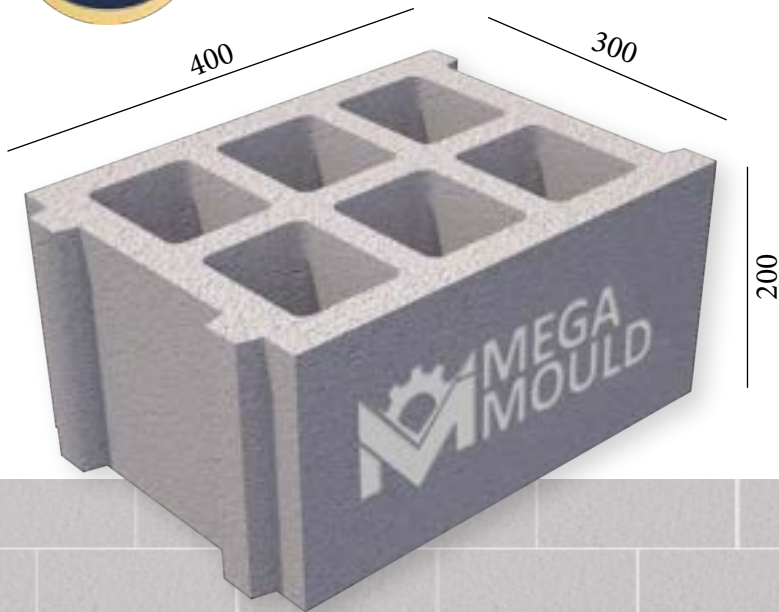

BRK - 137 / BLOCK 30
STANDARD: 400 x 300 x 200 mm

www.megamoulds.com