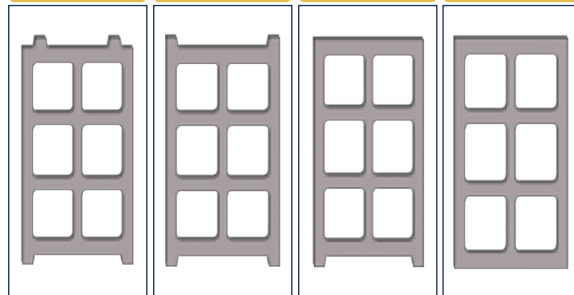

BRK - 137

BRK - 138

BRK - 139

BRK - 140

SPLITTABLE BLOCK MODEL

BRK - 145

MEASUREMENTS

Standard Length:	400 mm	Optional Length:	mm
Standard Width:	300 mm	Optional Width:	mm
Standard Height:	200 mm	Optional Height:.....	mm
Std.bottom cover thickness:	20 mm	Opt.bottom cover thickness:.....	mm