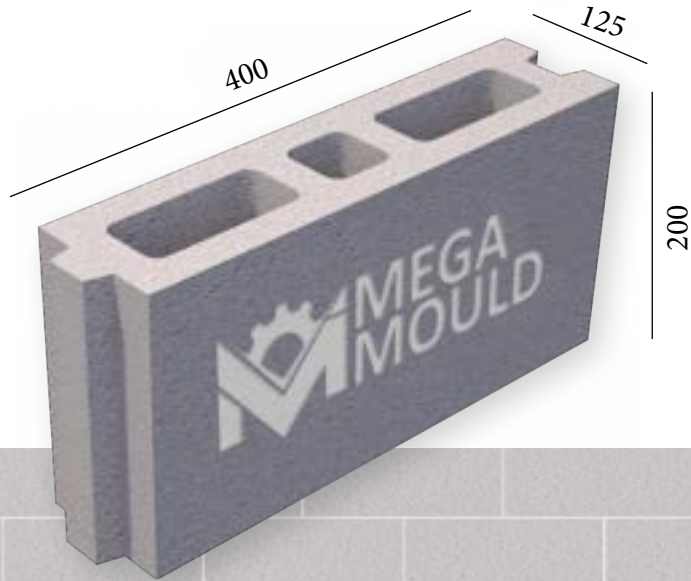

BRK - 308 / BLOCK 12,5
STANDARD: 400 x 125 x 200 mm

www.megamoulds.com