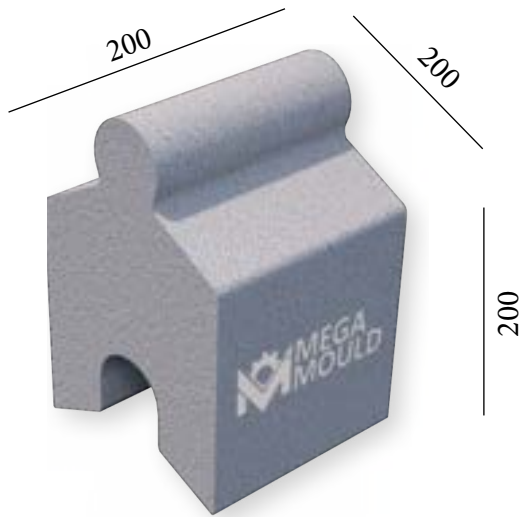

TOP VIEW

BRK - 209.LG

MEASUREMENTS

Standard Length:	200 mm	Optional Length:	mm
Standard Width:	200 mm	Optional Width:	mm
Standard Height:	200 mm	Optional Height:.....	mm
Std.bottom cover thickness:	(X)	Std.bottom cover thickness:	(X)

CMP - BRK - 209.LG /BLOCK 20
STANDARD: 200 x 200 x 200 mm