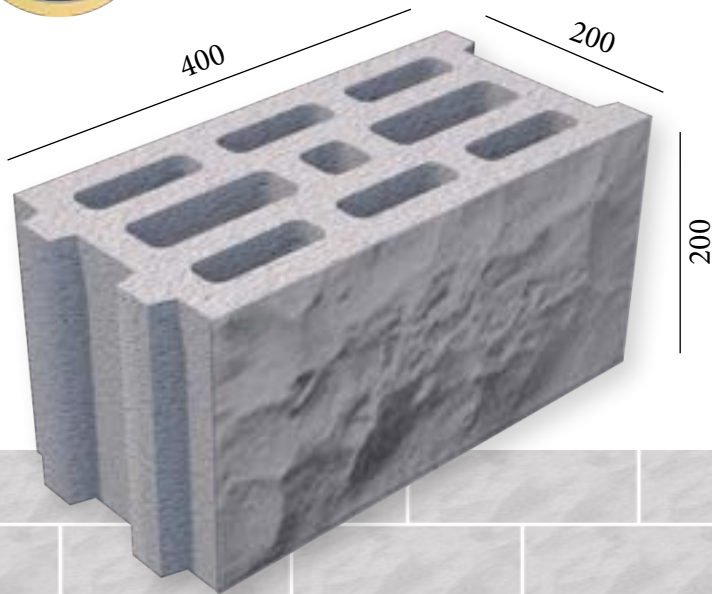

CMP - BRK - 206.YP / BLOCK 20
STANDARD: 400 x 200 x 200 mm

www.megamoulds.com