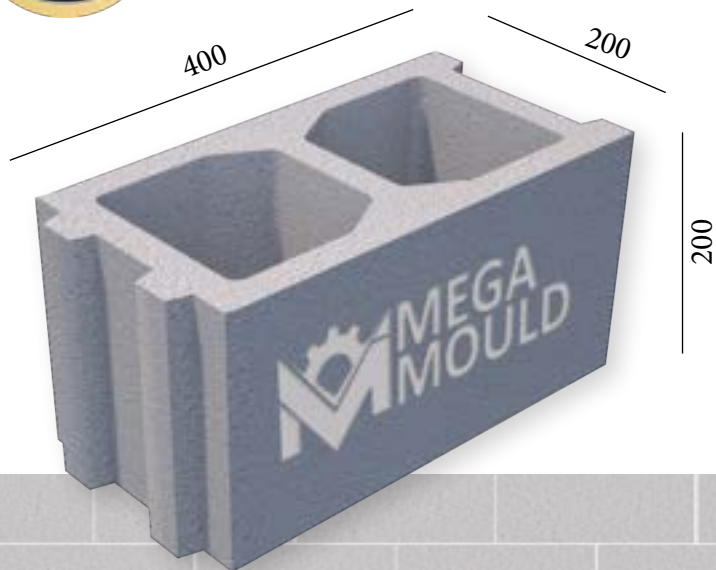

BRK - 390 / BLOCK 20
STANDARD: 400 x 200 x 200 mm

www.megamoulds.com