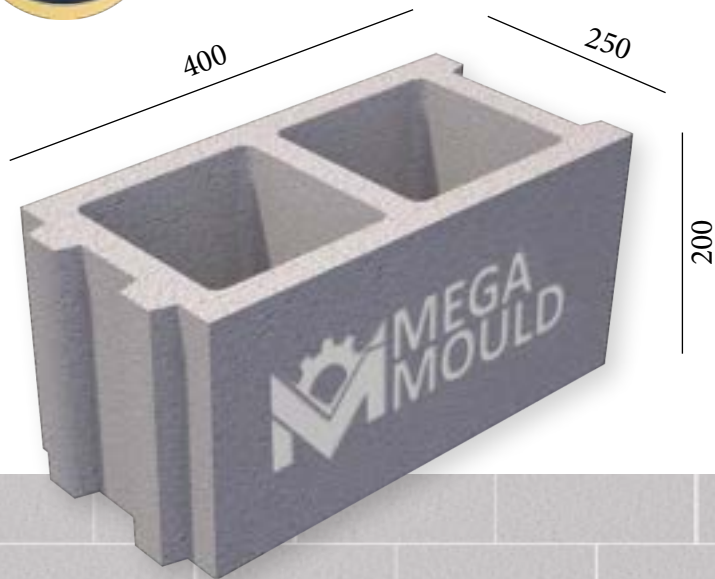

BRK - 357 / BLOCK 25
STANDARD: 400 x 250 x 200 mm

www.megamoulds.com