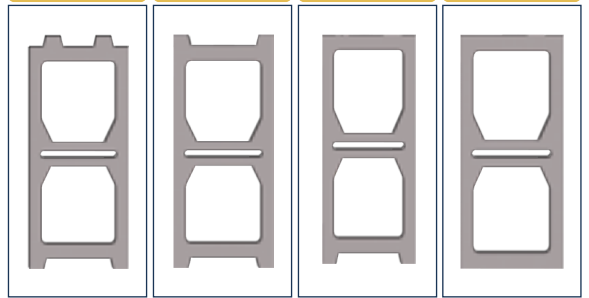

INTERCONNECTING MODEL

BRK - 421.YP   BRK - 474.YP   BRK - 475.YP   BRK - 476.YP

SPLITTABLE BLOCK MODEL