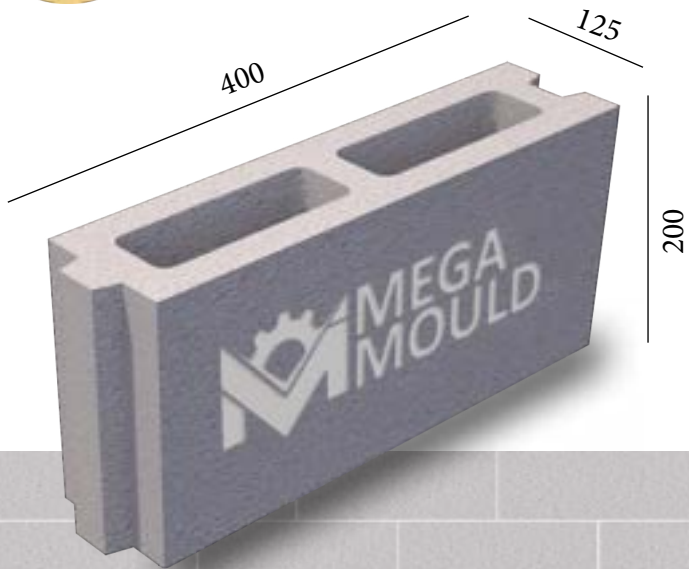

BRK - 324 / BLOCK 12,5
STANDARD: 400 x 125 x 200 mm

www.megamoulds.com