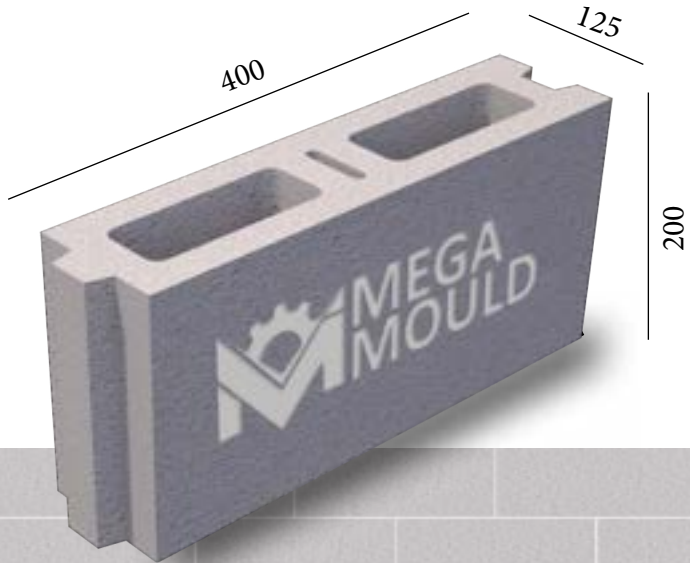

BRK - 316 / BLOCK 12,5
STANDARD: 400 x 125 x 200 mm

www.megamoulds.com