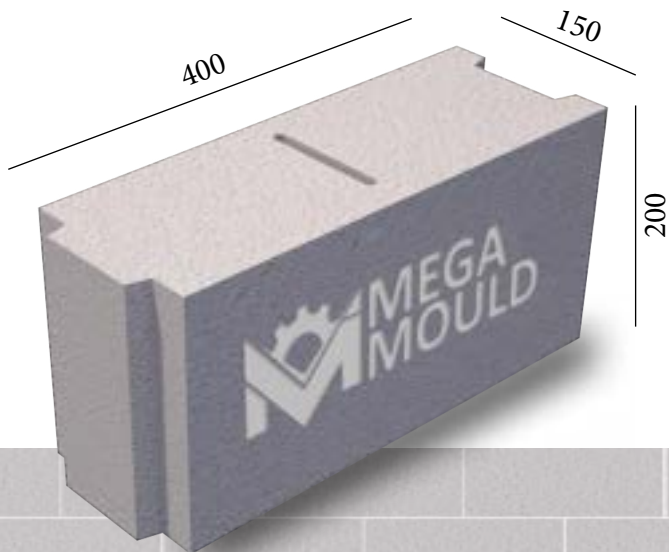

15 cm CONCRETE BLOCK MOULD SAMPLES

BRK - 025 / BLOCK 15.D
STANDARD: 400 x 150 x 200 mm

www.megamoulds.com

INTERCONNECTING MODEL

BRK - 025

BRK - 026

BRK - 027

BRK - 028

SPLITTABLE BLOCK MODEL

BRK - 301

MEASUREMENTS

Standard Length:	400 mm	Optional Length:	mm
Standard Width:	150 mm	Optional Width:	mm
Standard Height:	200 mm	Optional Height:	mm
Std.bottom cover thickness:	(X)	Std.bottom cover thickness:	(X)