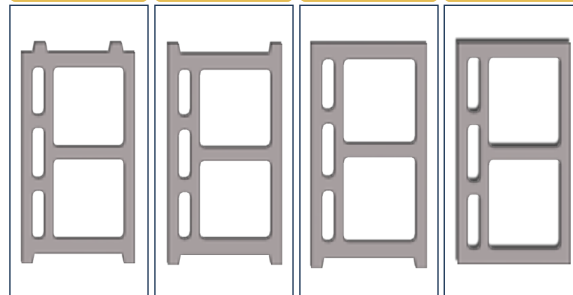

BRK - 157 / BLOCK 30
STANDARD: 400 x 300 x 200 mm

www.megamoulds.com

INTERCONNECTING MODEL

BRK - 157 BRK - 158 BRK - 159 BRK - 160

SPLITTABLE BLOCK MODEL

BRK - 145

MEASUREMENTS

Standard Length:	400 mm	Optional Length:	mm
Standard Width:	300 mm	Optional Width:	mm
Standard Height:	200 mm	Optional Height:.....	mm
Std.bottom cover thickness:	20 mm	Opt.bottom cover thickness:.....	mm