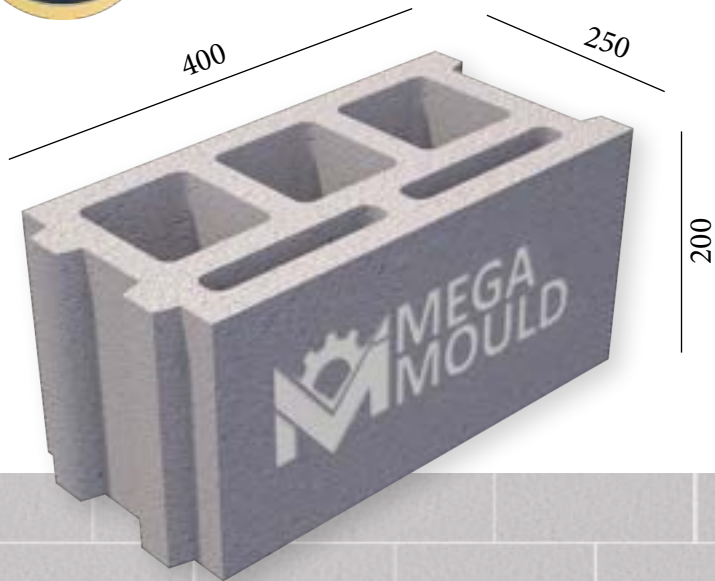

BRK - 357 BRK - 358 BRK - 359 BRK - 360

SPLITTABLE BLOCK MODEL

BRK - 341

MEASUREMENTS

Standard Length:	400 mm	Optional Length:	mm
Standard Width:	250 mm	Optional Width:	mm
Standard Height:	200 mm	Optional Height:	mm
Std. bottom cover thickness:	20 mm	Opt. bottom cover thickness:	mm