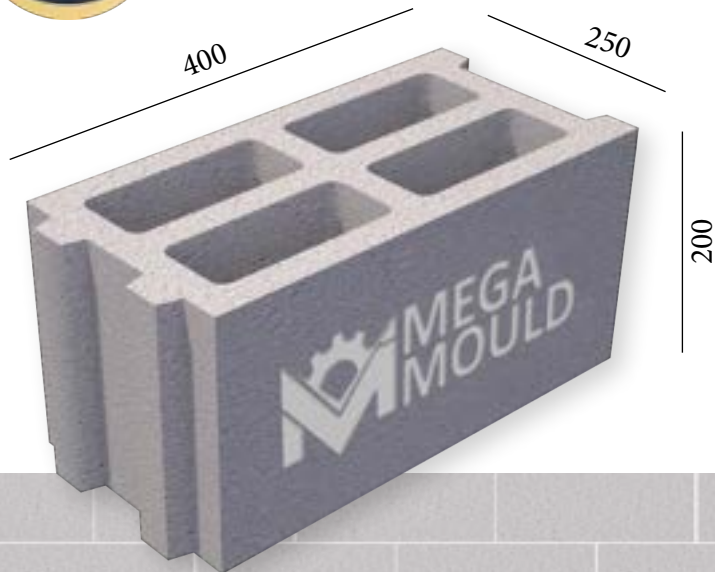

BRK - 333 / BLOCK 25
STANDARD: 400 x 250 x 200 mm

www.megamoulds.com