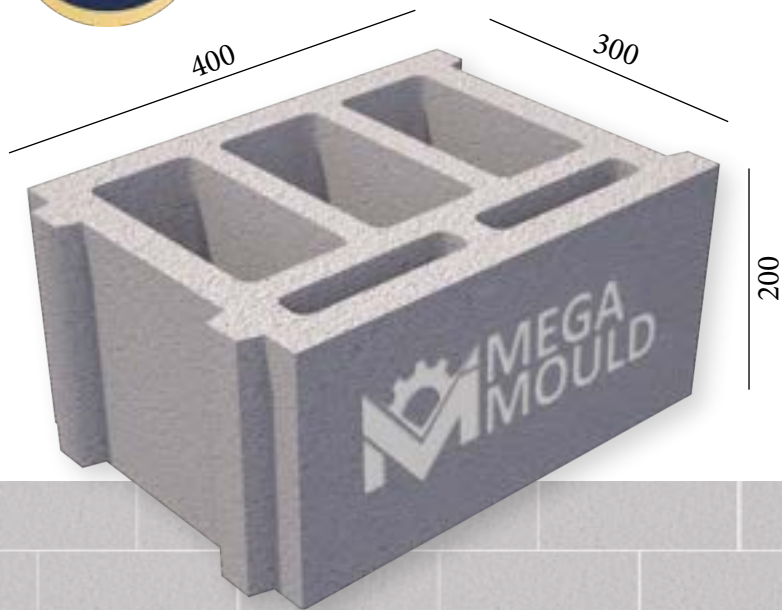

BRK - 153 / BLOCK 30
STANDARD: 400 x 300 x 200 mm

www.megamoulds.com