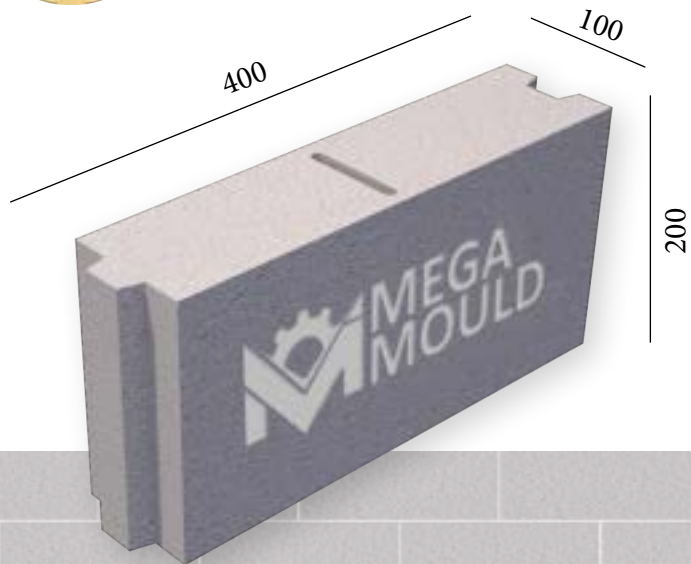

10 cm CONCRETE BLOCK MOULD SAMPLES

BRK - 001 / BLOCK 10.D
STANDARD: 400 x 100 x 200 mm

www.megamoulds.com

INTERCONNECTING MODEL

BRK - 001 BRK - 002 BRK - 003 BRK - 004

SPLITTABLE BLOCK MODEL

MEASUREMENTS

Standard Length:	400 mm	Optional Length:	mm
Standard Width:	100 mm	Optional Width:	mm
Standard Height:	200 mm	Optional Height:.....	mm
Std.bottom cover thickness:	(X)	Std.bottom cover thickness:	(X)

BRK - 300 / BLOCK 10.D
STANDARD: 400 x 100 x 200 mm

www.megamoulds.com

INTERCONNECTING MODEL

BRK - 300 BRK - 434 BRK - 435 BRK - 436

SPLITTABLE BLOCK MODEL

MEASUREMENTS

Standard Length:	400 mm	Optional Length:	mm
Standard Width:	100 mm	Optional Width:	mm
Standard Height:	200 mm	Optional Height:.....	mm
Std.bottom cover thickness:	(X)	Std.bottom cover thickness:	(X)