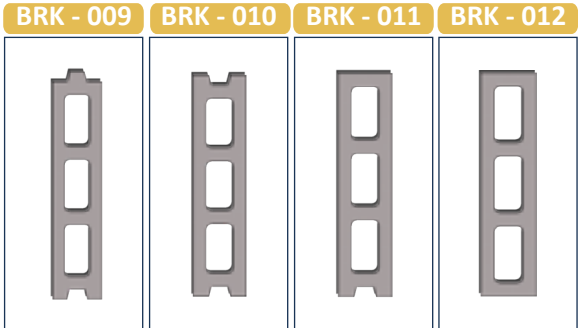

BRK - 005

BRK - 006

BRK - 007

BRK - 008

SPLITTABLE BLOCK MODEL

BRK - 013

MEASUREMENTS

Standard Length:	400 mm	Optional Length:	mm
Standard Width:	100 mm	Optional Width:	mm
Standard Height:	200 mm	Optional Height:	mm
Std.bottom cover thickness:	20 mm	Opt.bottom cover thickness:	mm

BRK - 009 / BLOCK 10
STANDARD: 400 x 100 x 200 mm

www.megamoulds.com

INTERCONNECTING MODEL

SPLITTABLE BLOCK MODEL

MEASUREMENTS

Standard Length:	400 mm	Optional Length:	mm
Standard Width:	100 mm	Optional Width:	mm
Standard Height:	200 mm	Optional Height:	mm
Std.bottom cover thickness:	20 mm	Opt.bottom cover thickness:	mm