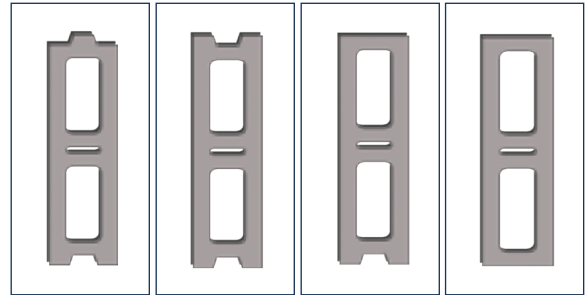

INTERCONNECTING MODEL

BRK - 316

BRK - 317

BRK - 318

BRK - 319

SPLITTABLE BLOCK MODEL