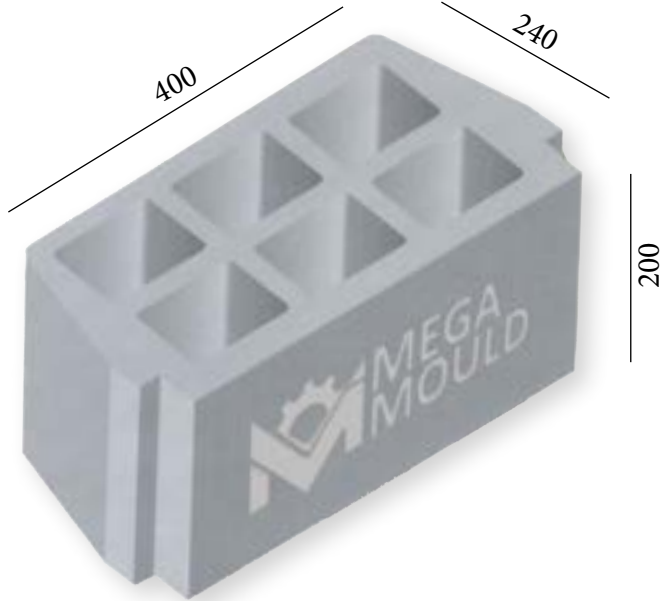

ASM - 04 HOLLOW FLOOR BLOCK 24

STANDARD: 400 x 240 x 200 mm

www.megamoulds.com

TOP VIEW

ASM - 04

MEASUREMENTS

Standard Length:	400 mm	Optional Length:	mm
Standard Width:	240 mm	Optional Width:	mm
Standard Height:	200 mm	Optional Height:	mm
Std.bottom cover thickness:	(X)	Std.bottom cover thickness:	(X)