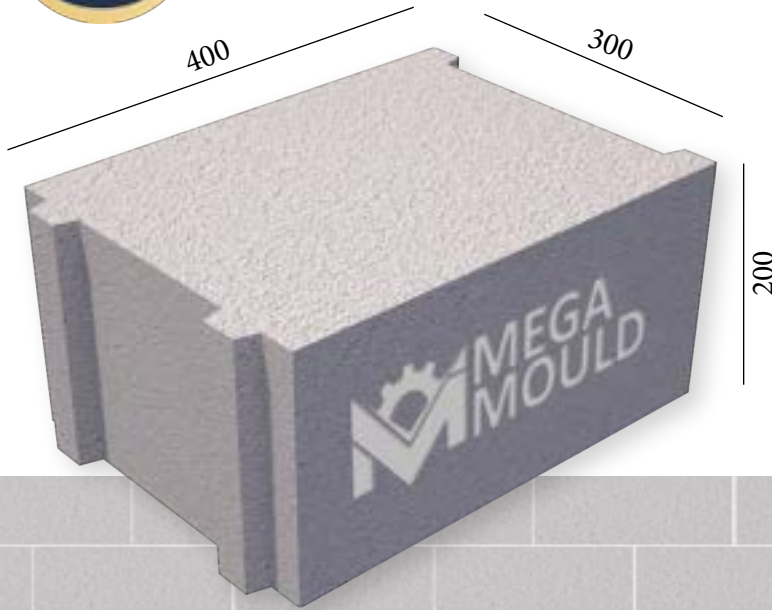

BRK - 133 / BLOCK 30.D
STANDARD: 400 x 300 x 200 mm

www.megamoulds.com