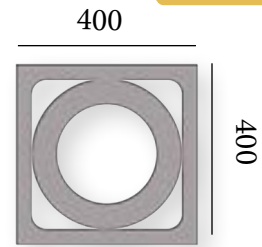

TOP VIEW

BC - 217

MEASUREMENTS

Standard Length:	400 mm	Optional Length:	mm
Standard Width:	400 mm	Optional Width:	mm
Standard Height:	200 mm	Optional Height:.....	mm
Std.bottom cover thickness:	(X)	Std.bottom cover thickness:	(X)

BC - 217 / CHIMNEY BLOCK
STANDARD: 400 x 400 x 200 mm