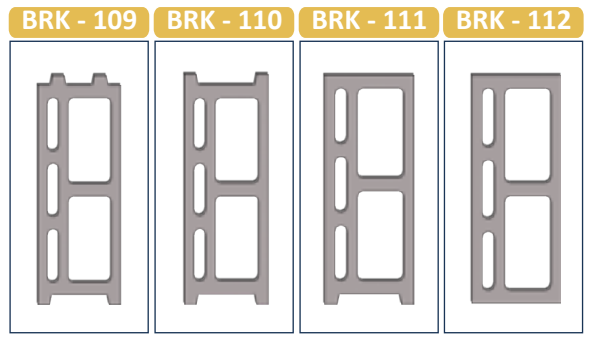

+90 545 347 17 61
 +90 542 359 67 62
 +90 542 359 67 50
 +90 542 359 67 37
 +90 542 359 67 65
 +90 542 359 67 92

BRK - 109 / BLOCK 20
STANDARD: 400 x 200 x 200 mm

www.megamoulds.com

INTERCONNECTING MODEL

SPLITTABLE BLOCK MODEL

MEASUREMENTS

Standard Length:	400 mm	Optional Length:	mm
Standard Width:	200 mm	Optional Width:	mm
Standard Height:	200 mm	Optional Height:	mm
Std.bottom cover thickness:	20 mm	Opt.bottom cover thickness:	mm