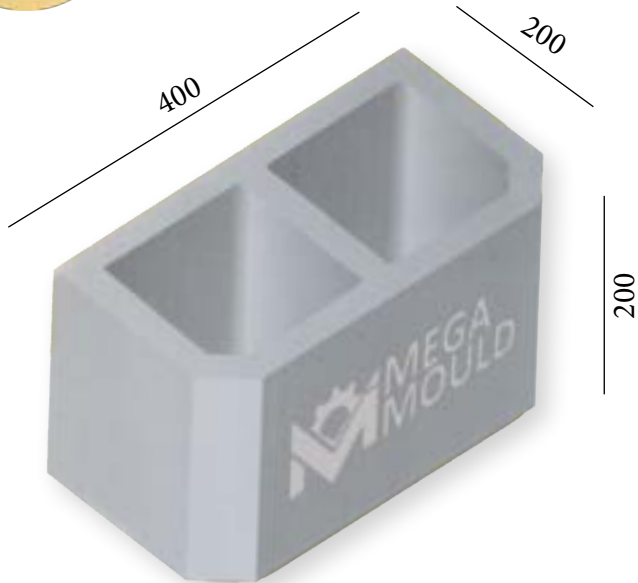

ASM - 02 HOLLOW FLOOR BLOCK 20
STANDARD: 400 x 200 x 200 mm

www.megamoulds.com