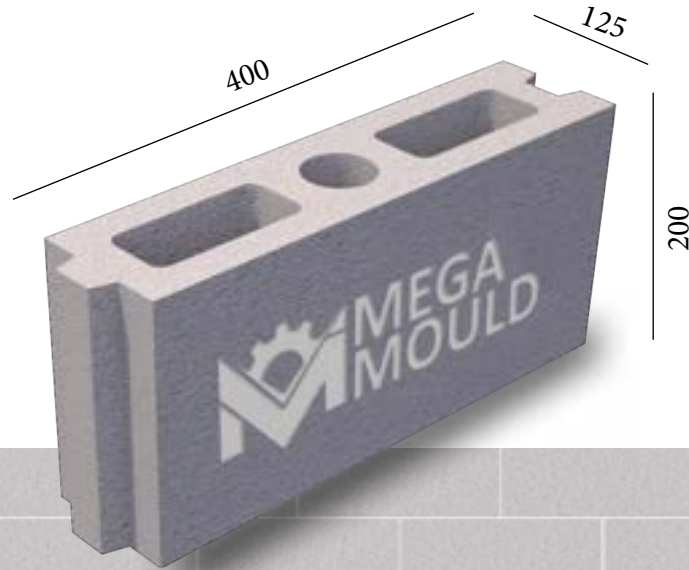

10 cm CONCRETE BLOCK MOULD SAMPLES

BRK - 001 / BLOCK 10.D
STANDARD: 400 x 100 x 200 mm

www.megamoulds.com

INTERCONNECTING MODEL

BRK - 001 BRK - 002 BRK - 003 BRK - 004

SPLITTABLE BLOCK MODEL

MEASUREMENTS

Standard Length:	400 mm	Optional Length:	mm
Standard Width:	100 mm	Optional Width:	mm
Standard Height:	200 mm	Optional Height:.....	mm
Std.bottom cover thickness:	(X)	Std.bottom cover thickness:	(X)

BRK - 300 / BLOCK 10.D
STANDARD: 400 x 100 x 200 mm

www.megamoulds.com

INTERCONNECTING MODEL

BRK - 300 BRK - 434 BRK - 435 BRK - 436

SPLITTABLE BLOCK MODEL

MEASUREMENTS

Standard Length:	400 mm	Optional Length:	mm
Standard Width:	100 mm	Optional Width:	mm
Standard Height:	200 mm	Optional Height:.....	mm
Std.bottom cover thickness:	(X)	Std.bottom cover thickness:	(X)

BRK - 009 / BLOCK 10
STANDARD: 400 x 100 x 200 mm

www.megamoulds.com

INTERCONNECTING MODEL

SPLITTABLE BLOCK MODEL

MEASUREMENTS

Standard Length:	400 mm	Optional Length:	mm
Standard Width:	100 mm	Optional Width:	mm
Standard Height:	200 mm	Optional Height:	mm
Std.bottom cover thickness:	20 mm	Opt.bottom cover thickness:	mm

BRK - 316

BRK - 317

BRK - 318

BRK - 319

SPLITTABLE BLOCK MODEL

BRK - 316

MEASUREMENTS

Standard Length:	400 mm	Optional Length:	mm
Standard Width:	125 mm	Optional Width:	mm
Standard Height:	200 mm	Optional Height:	mm
Std.bottom cover thickness:	20 mm	Opt.bottom cover thickness:	mm