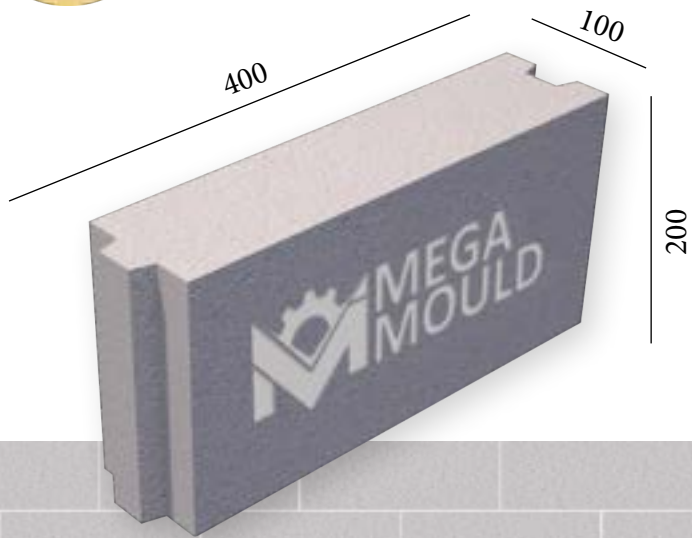

10 cm CONCRETE BLOCK MOULD SAMPLES

BRK - 001 / BLOCK 10.D
STANDARD: 400 x 100 x 200 mm

www.megamoulds.com

INTERCONNECTING MODEL

BRK - 001 BRK - 002 BRK - 003 BRK - 004

SPLITTABLE BLOCK MODEL

MEASUREMENTS

Standard Length:	400 mm	Optional Length:	mm
Standard Width:	100 mm	Optional Width:	mm
Standard Height:	200 mm	Optional Height:.....	mm
Std.bottom cover thickness:	(X)	Std.bottom cover thickness:	(X)