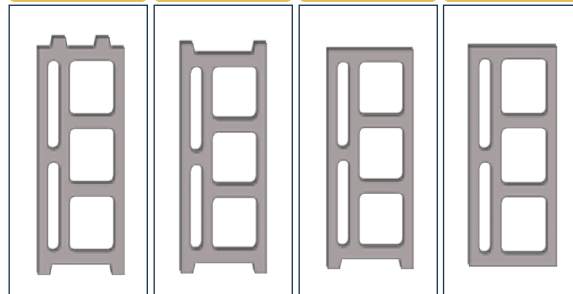

INTERCONNECTING MODEL

BRK - 361   BRK - 362   BRK - 363   BRK - 364