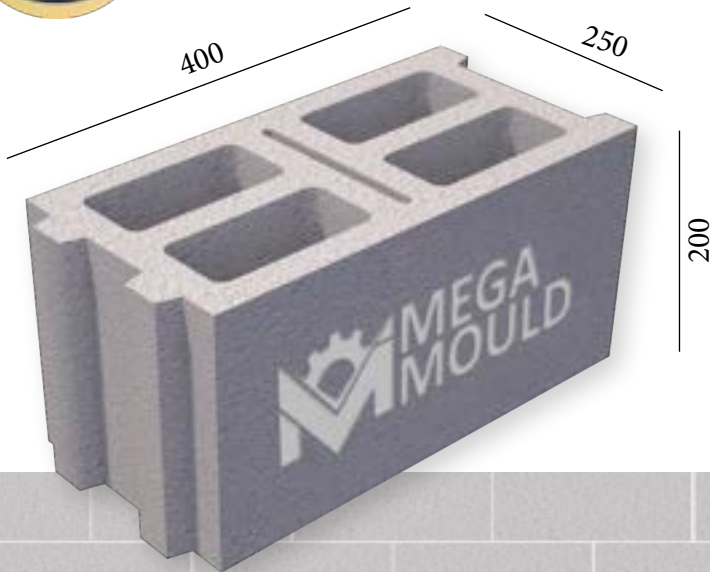

BRK - 349

BRK - 350

BRK - 351

BRK - 352

SPLITTABLE BLOCK MODEL

BRK - 353

MEASUREMENTS

Standard Width:	400 mm	Optional Width:	mm
Standard Length:	250 mm	Optional Length:	mm
Standard Height:	200 mm	Optional Height:.....	mm
Std.bottom cover thickness:	20 mm	Opt.bottom cover thickness:.....	mm