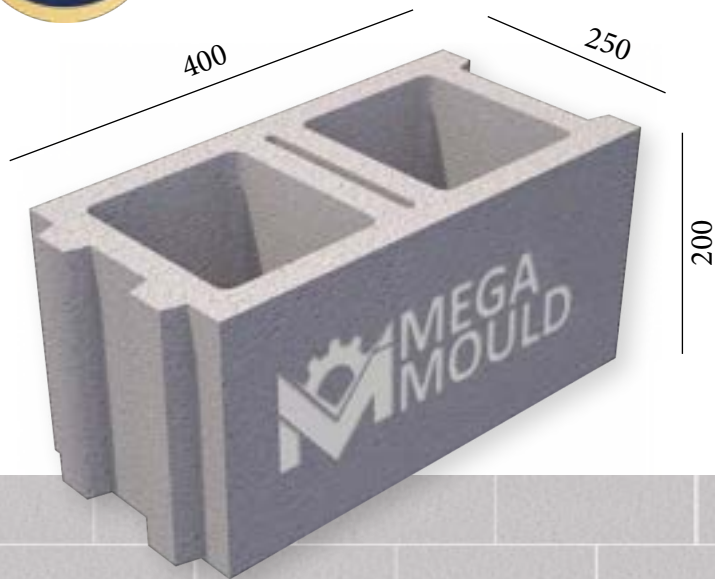

BRK - 341 / BLOCK 25
STANDARD: 400 x 250 x 200 mm

www.megamoulds.com