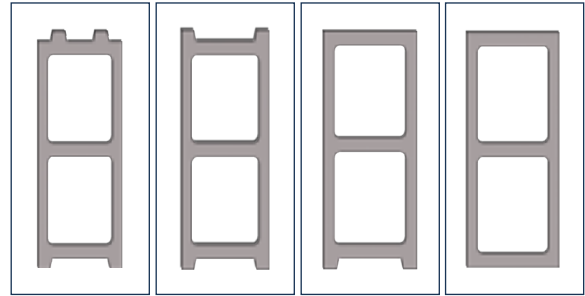

INTERCONNECTING MODEL

BRK - 101

BRK - 102

BRK - 103

BRK - 104

SPLITTABLE BLOCK MODEL