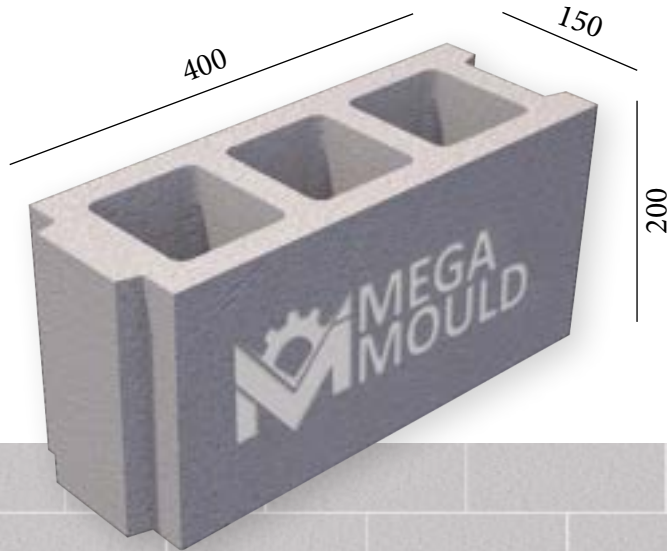

10 cm CONCRETE BLOCK MOULD SAMPLES

BRK - 001 / BLOCK 10.D
STANDARD: 400 x 100 x 200 mm

www.megamoulds.com

INTERCONNECTING MODEL

BRK - 001 BRK - 002 BRK - 003 BRK - 004

SPLITTABLE BLOCK MODEL

MEASUREMENTS

Standard Length:	400 mm	Optional Length:	mm
Standard Width:	100 mm	Optional Width:	mm
Standard Height:	200 mm	Optional Height:.....	mm
Std.bottom cover thickness:	(X)	Std.bottom cover thickness:	(X)

BRK - 300 / BLOCK 10.D
STANDARD: 400 x 100 x 200 mm

www.megamoulds.com

INTERCONNECTING MODEL

BRK - 300 BRK - 434 BRK - 435 BRK - 436

SPLITTABLE BLOCK MODEL

MEASUREMENTS

Standard Length:	400 mm	Optional Length:	mm
Standard Width:	100 mm	Optional Width:	mm
Standard Height:	200 mm	Optional Height:.....	mm
Std.bottom cover thickness:	(X)	Std.bottom cover thickness:	(X)

BRK - 029

BRK - 030

BRK - 031

BRK - 032

SPLITTABLE BLOCK MODEL

BRK - 049

MEASUREMENTS

Standard Length:	400 mm	Optional Length:	mm
Standard Width:	150 mm	Optional Width:	mm
Standard Height:	200 mm	Optional Height:.....	mm
Std.bottom cover thickness:	20 mm	Opt.bottom cover thickness:.....	mm

BRK - 033 / BLOCK 15
STANDARD: 400 x 150 x 200 mm

www.megamoulds.com

INTERCONNECTING MODEL

BRK - 033 BRK - 034 BRK - 035 BRK - 036

SPLITTABLE BLOCK MODEL

BRK - 037

MEASUREMENTS

Standard Length:	400 mm	Optional Length:	mm
Standard Width:	150 mm	Optional Width:	mm
Standard Height:	200 mm	Optional Height:.....	mm
Std.bottom cover thickness:	20 mm	Opt.bottom cover thickness:.....	mm