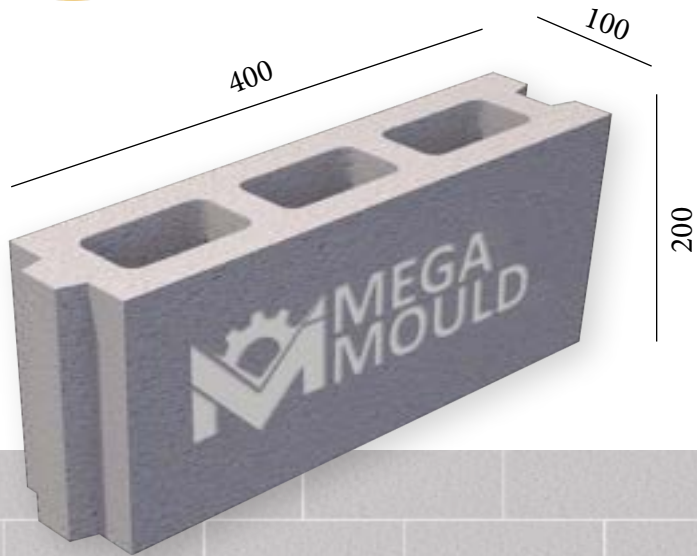

BRK - 005

BRK - 006

BRK - 007

BRK - 008

SPLITTABLE BLOCK MODEL

BRK - 013

MEASUREMENTS

Standard Length:	400 mm	Optional Length:	mm
Standard Width:	100 mm	Optional Width:	mm
Standard Height:	200 mm	Optional Height:	mm
Std.bottom cover thickness:	20 mm	Opt.bottom cover thickness:	mm

BRK - 009 / BLOCK 10
STANDARD: 400 x 100 x 200 mm

www.megamoulds.com

INTERCONNECTING MODEL

SPLITTABLE BLOCK MODEL

MEASUREMENTS

Standard Length:	400 mm	Optional Length:	mm
Standard Width:	100 mm	Optional Width:	mm
Standard Height:	200 mm	Optional Height:	mm
Std.bottom cover thickness:	20 mm	Opt.bottom cover thickness:	mm