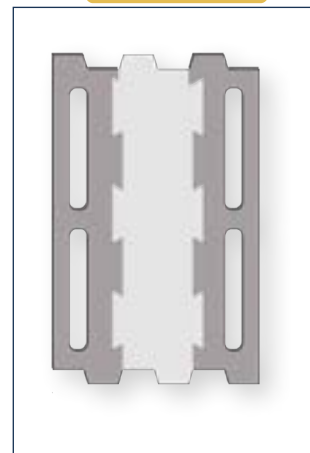

TOP VIEW

BRK - 193.S

MEASUREMENTS

Standard Length:	400 mm	Optional Length:	mm
Standard Width:	300 mm	Optional Width:	mm
Standard Height:	200 mm	Optional Height:.....	mm
Std.bottom cover thickness:	(X)	Std.bottom cover thickness:	(X)

+90 545 347 17 61
+90 542 359 67 62
+90 542 359 67 50
+90 542 359 67 37
+90 542 359 67 65
+90 542 359 67 92