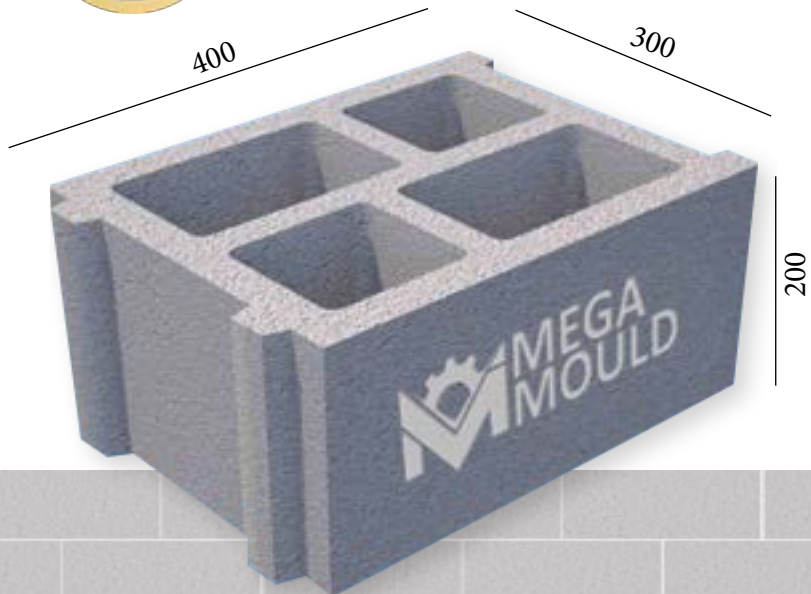

BRK - 197 / BLOCK 30
STANDARD: 400 x 300 x 200 mm

www.megamoulds.com