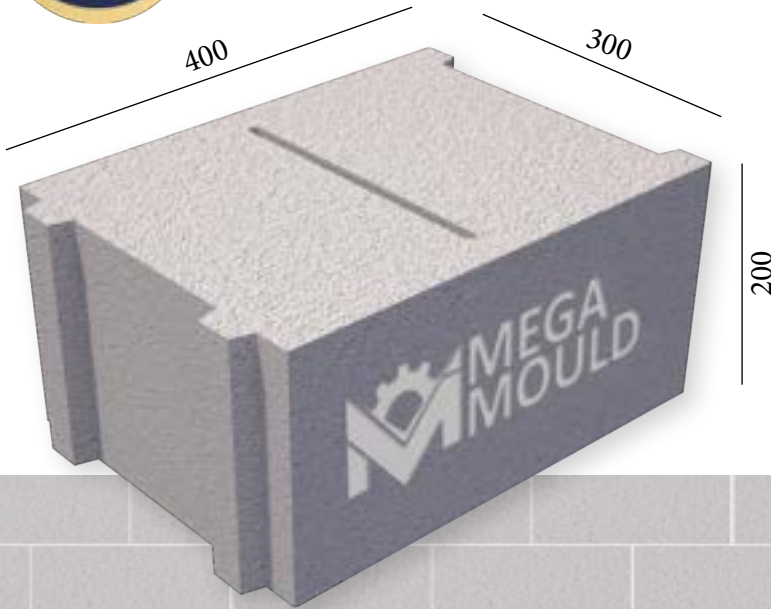

BRK - 303 / BLOCK 30.D
STANDARD: 400 x 300 x 200 mm

www.megamoulds.com