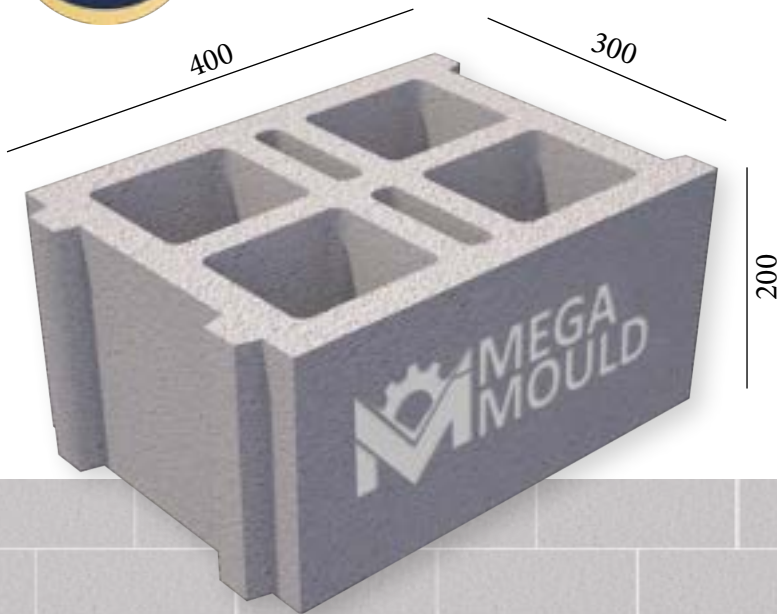

BRK - 137

BRK - 138

BRK - 139

BRK - 140

SPLITTABLE BLOCK MODEL

BRK - 145

MEASUREMENTS

Standard Length:	400 mm	Optional Length:	mm
Standard Width:	300 mm	Optional Width:	mm
Standard Height:	200 mm	Optional Height:.....	mm
Std.bottom cover thickness:	20 mm	Opt.bottom cover thickness:.....	mm

BRK - 141 / BLOCK 30
STANDARD: 400 x 300 x 200 mm

www.megamoulds.com

INTERCONNECTING MODEL

BRK - 141 BRK - 142 BRK - 143 BRK - 144

SPLITTABLE BLOCK MODEL

BRK - 145

MEASUREMENTS

Standard Length:	400 mm	Optional Length:	mm
Standard Width:	300 mm	Optional Width:	mm
Standard Height:	200 mm	Optional Height:.....	mm
Std.bottom cover thickness:	20 mm	Opt.bottom cover thickness:.....	mm