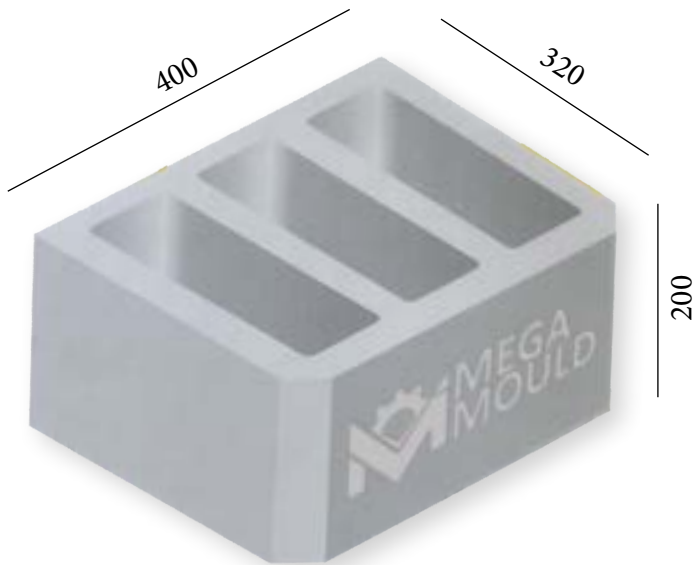

ASM - 06 HOLLOW FLOOR BLOCK 25

STANDARD: 400 x 250 x 200 mm

www.megamoulds.com

TOP VIEW

ASM - 06

MEASUREMENTS

Standard Length:	400 mm	Optional Length:	mm
Standard Width:	250 mm	Optional Width:	mm
Standard Height:	200 mm	Optional Height:.....	mm
Std.bottom cover thickness:	(X)	Std.bottom cover thickness:	(X)