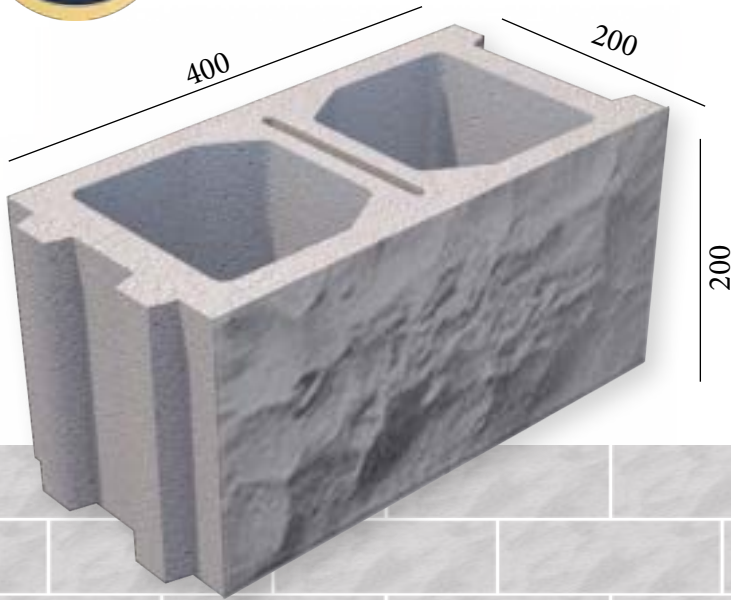

BRK - 416.YP BRK - 477.YP BRK - 478.YP BRK - 479.YP

SPLITTABLE BLOCK MODEL

BRK - 416.YP

MEASUREMENTS

Standard Length:	400 mm	Optional Length:	mm
Standard Width:	150 mm	Optional Width:	mm
Standard Height:	200 mm	Optional Height:.....	mm
Std.bottom cover thickness:	20 mm	Opt.bottom cover thickness:.....	mm