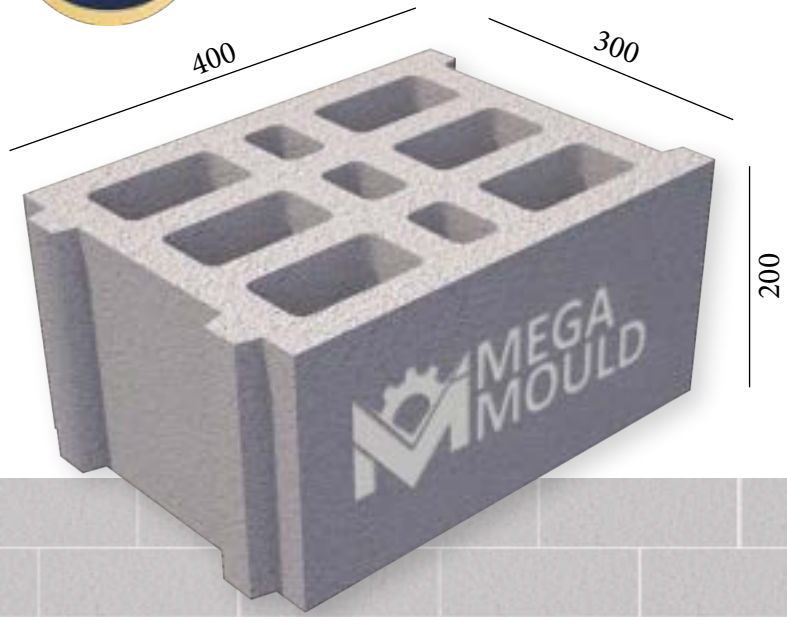

BRK - 169

BRK - 170

BRK - 171

BRK - 172

SPLITTABLE BLOCK MODEL

BRK - 169

MEASUREMENTS

Standard Length:	400 mm	Optional Length:	mm
Standard Width:	300 mm	Optional Width:	mm
Standard Height:	200 mm	Optional Height:.....	mm
Std.bottom cover thickness:	20 mm	Opt.bottom cover thickness:.....	mm

BRK - 173 / BLOCK 30
STANDARD: 400 x 300 x 200 mm

www.megamoulds.com

INTERCONNECTING MODEL

BRK - 173 BRK - 174 BRK - 175 BRK - 176

SPLITTABLE BLOCK MODEL

BRK - 169

MEASUREMENTS

Standard Length:	400 mm	Optional Length:	mm
Standard Width:	300 mm	Optional Width:	mm
Standard Height:	200 mm	Optional Height:.....	mm
Std.bottom cover thickness:	20 mm	Opt.bottom cover thickness:.....	mm