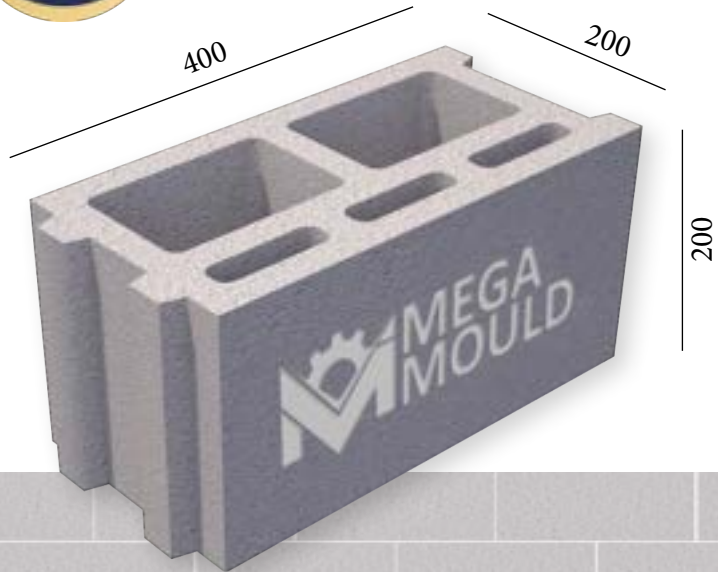

BRK - 109 / BLOCK 20
STANDARD: 400 x 200 x 200 mm

www.megamoulds.com