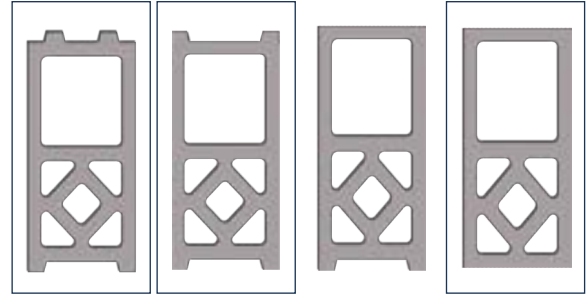

BRK - 203 / BLOCK 20
STANDARD: 400 x 200 x 200 mm

www.megamoulds.com

INTERCONNECTING MODEL

BRK - 203

BRK - 398

BRK - 399

BRK - 400

SPLITTABLE BLOCK MODEL